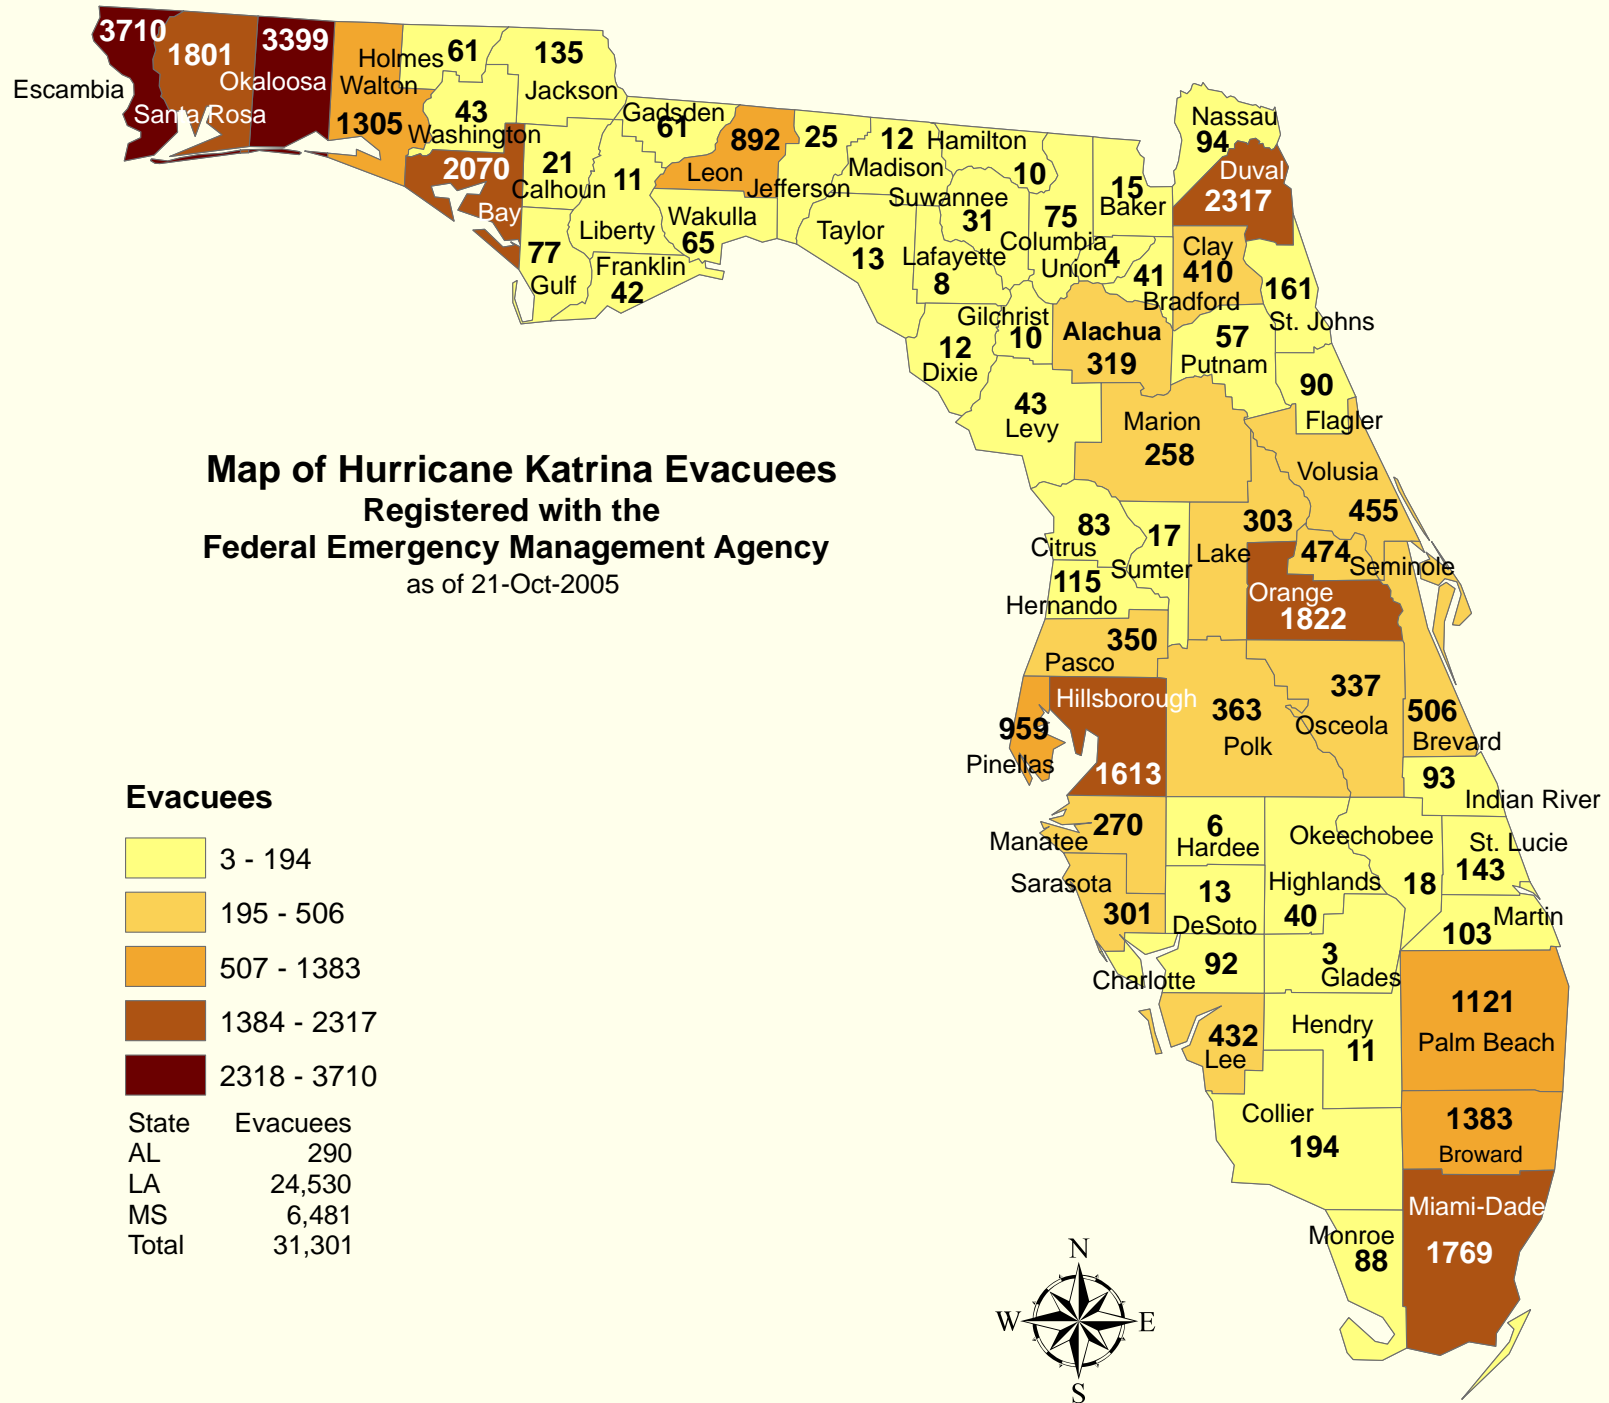

Attachment 3)

Evacuees

State	Evacuees
AL	290
LA	24,530
MS	6,481
Total	31,301

Source: Federal Emergency Management Agency