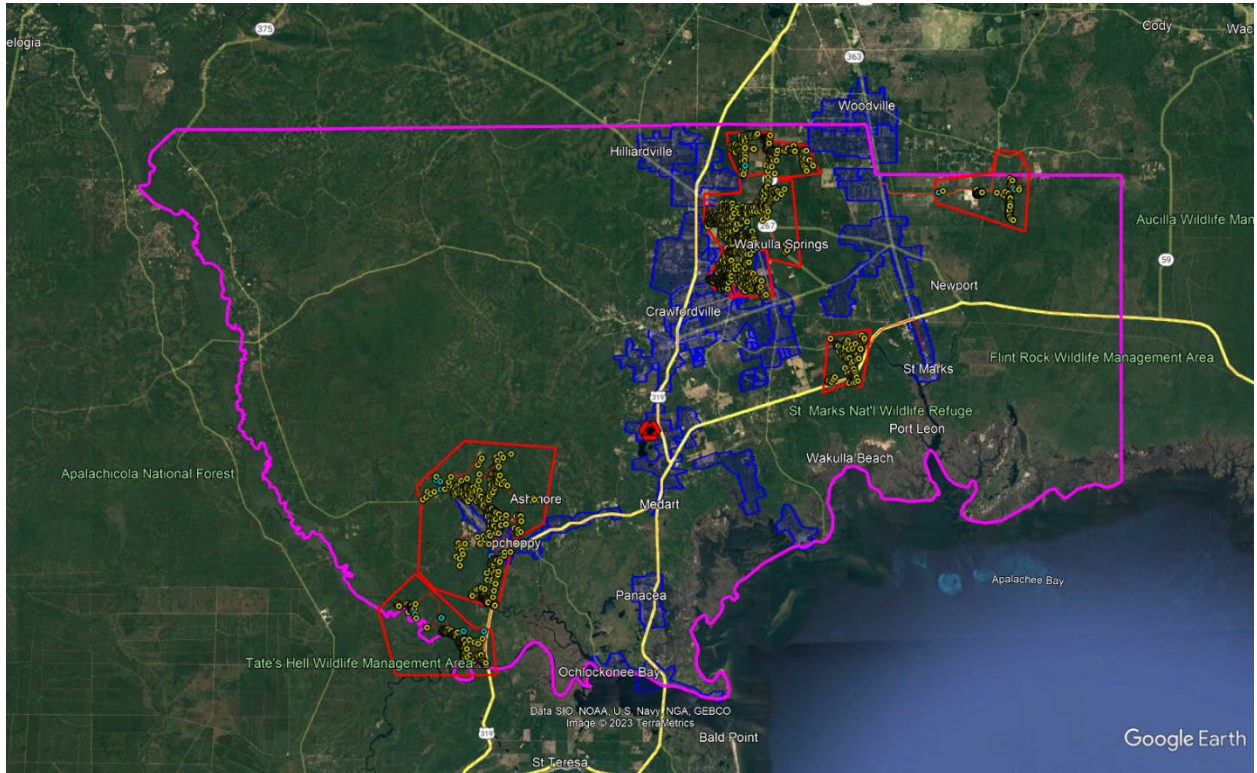

## Attachment 3-B

### Keys: KMZ Map

- County Border
- Comcast Service Areas (>1 Gbps); where applicable
- Unserved Areas (<25/3 Mbps)
- Network Connection Routes