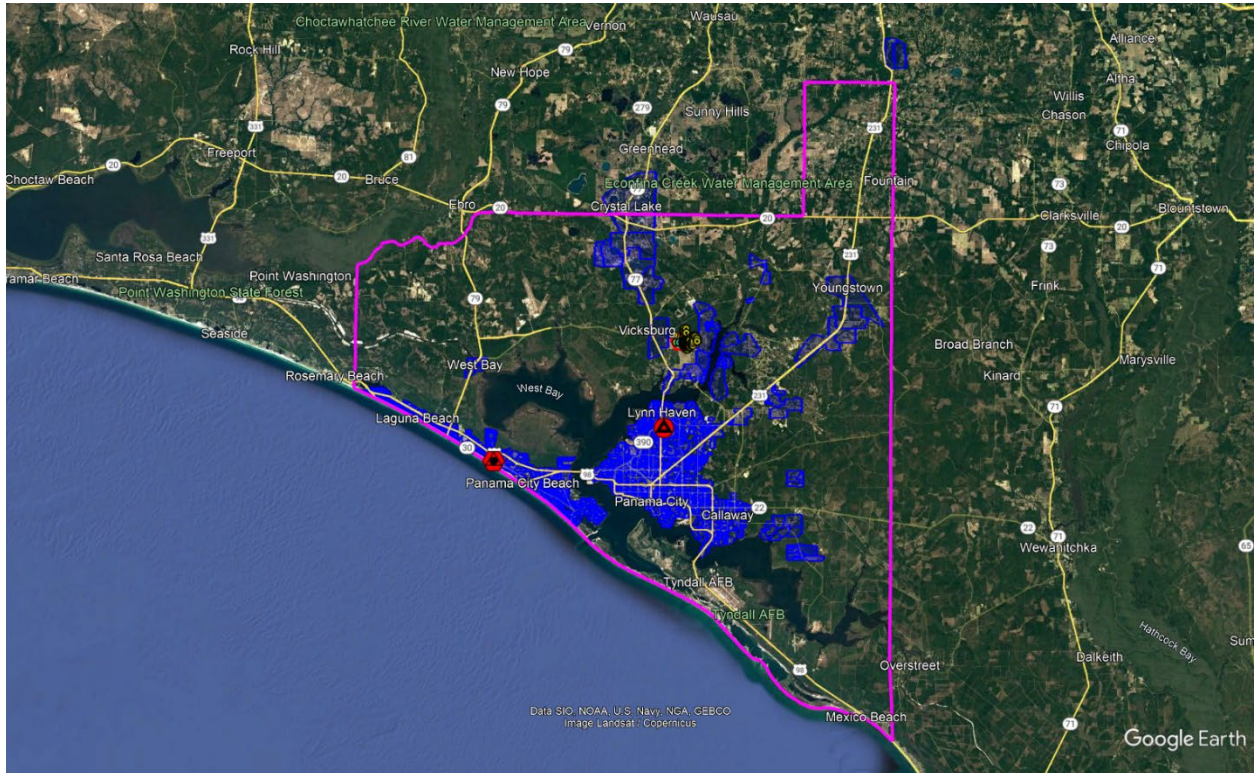

Attachment 3-B

Keys: KMZ Map

-  County Border
-  Comcast Service Areas (>1 Gbps); where applicable
-  Unserved Areas (<25/3 Mbps)
-  Network Connection Routes