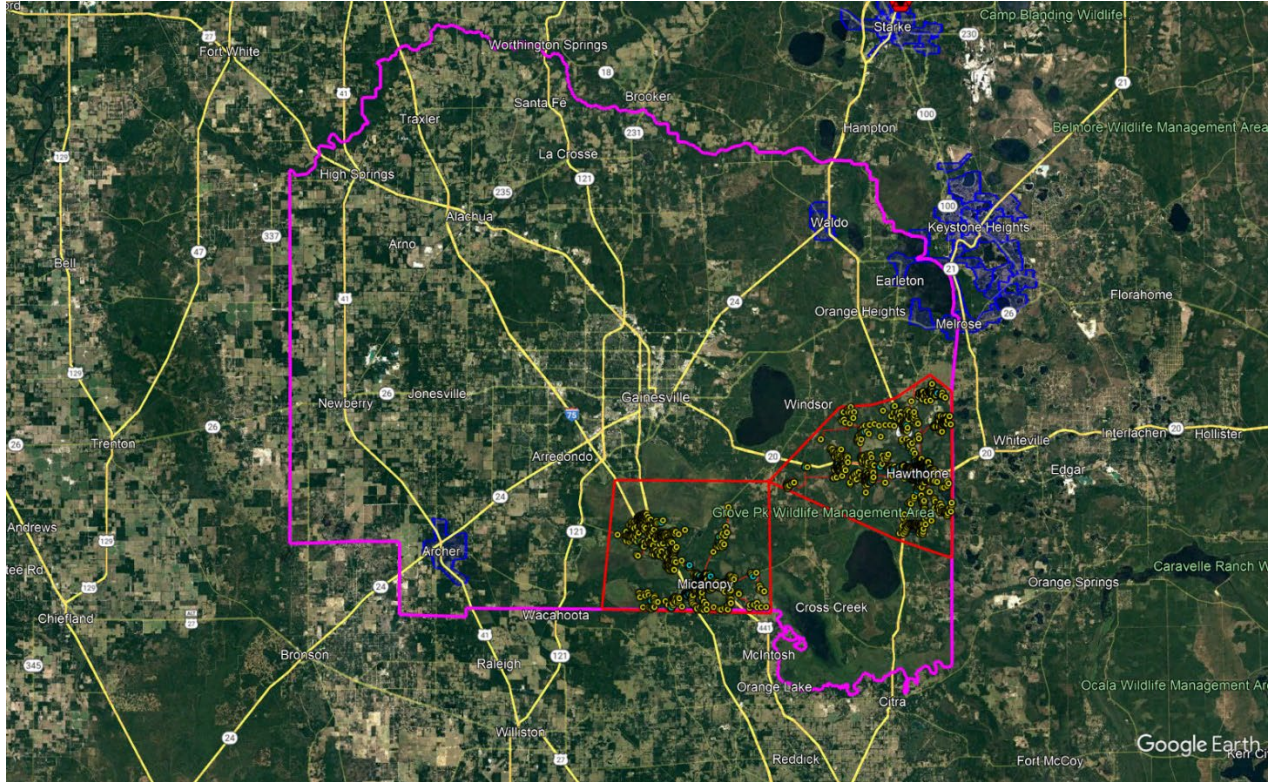

Attachment 3-B

Keys: KMZ Map

-  County Border
-  Comcast Service Areas (>1 Gbps); where applicable
-  Unserved Areas (<25/3 Mbps)
-  Network Connection Routes