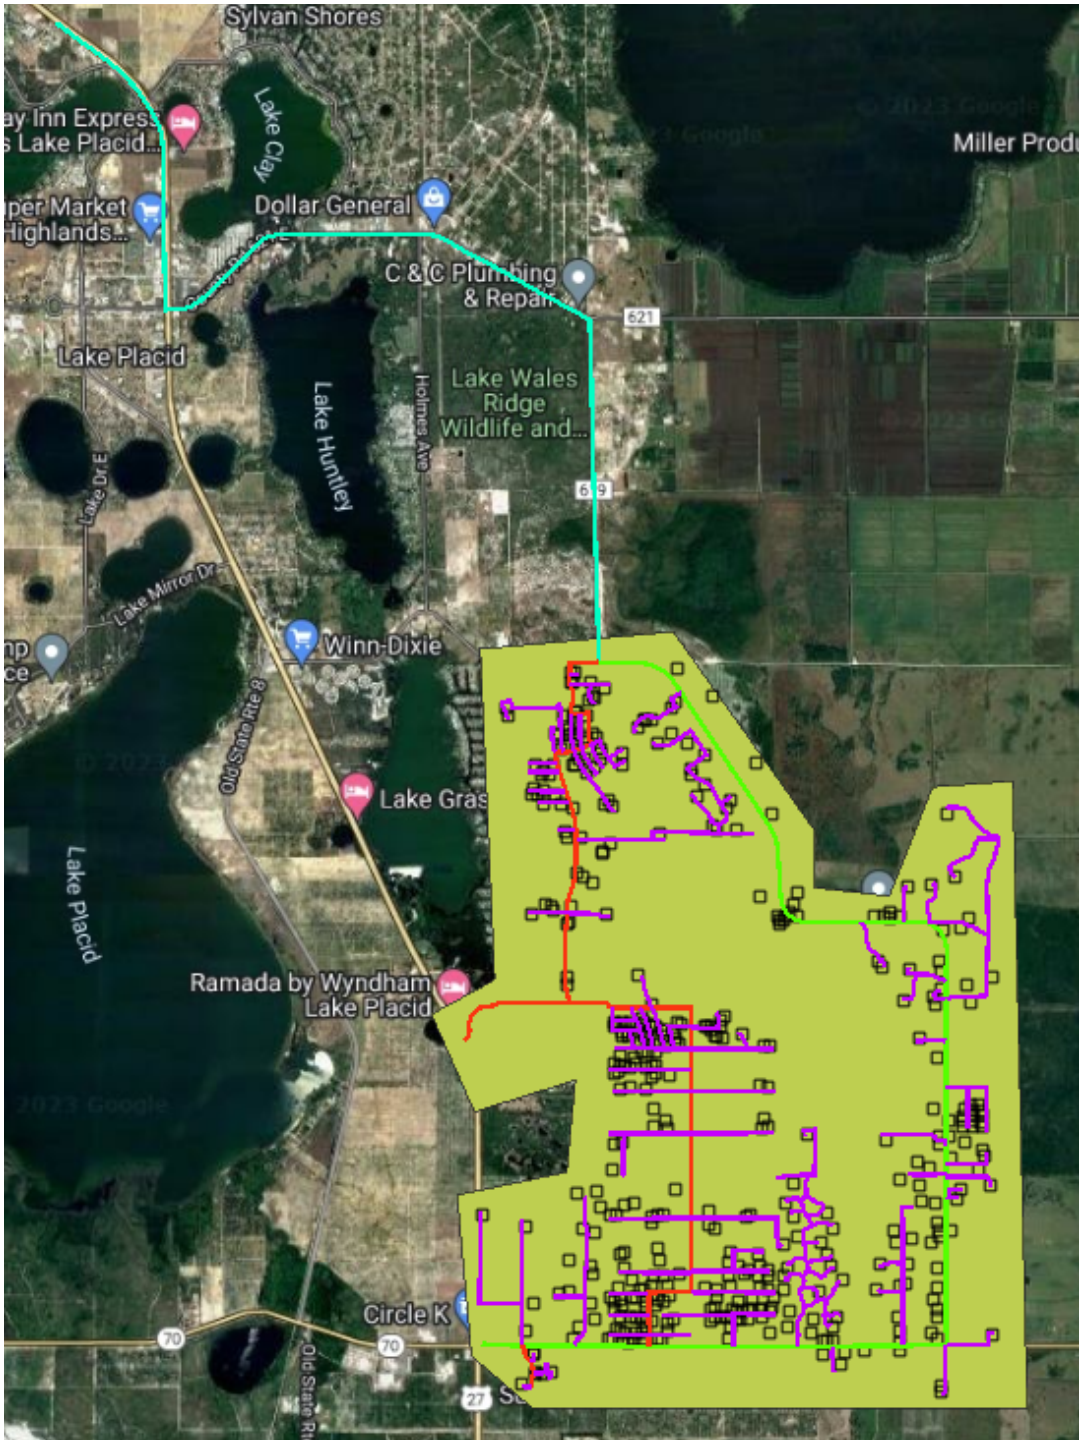

# Grassy Lake Service Area and Network Map

Green Polygon: Service Area

Black Squares: Premises Served by the Proposed Network

Purple and Red and Green Lines: Proposed Fiber Routes for Lateral Miles (all last-mile)

Blue Lines: Middle Mile