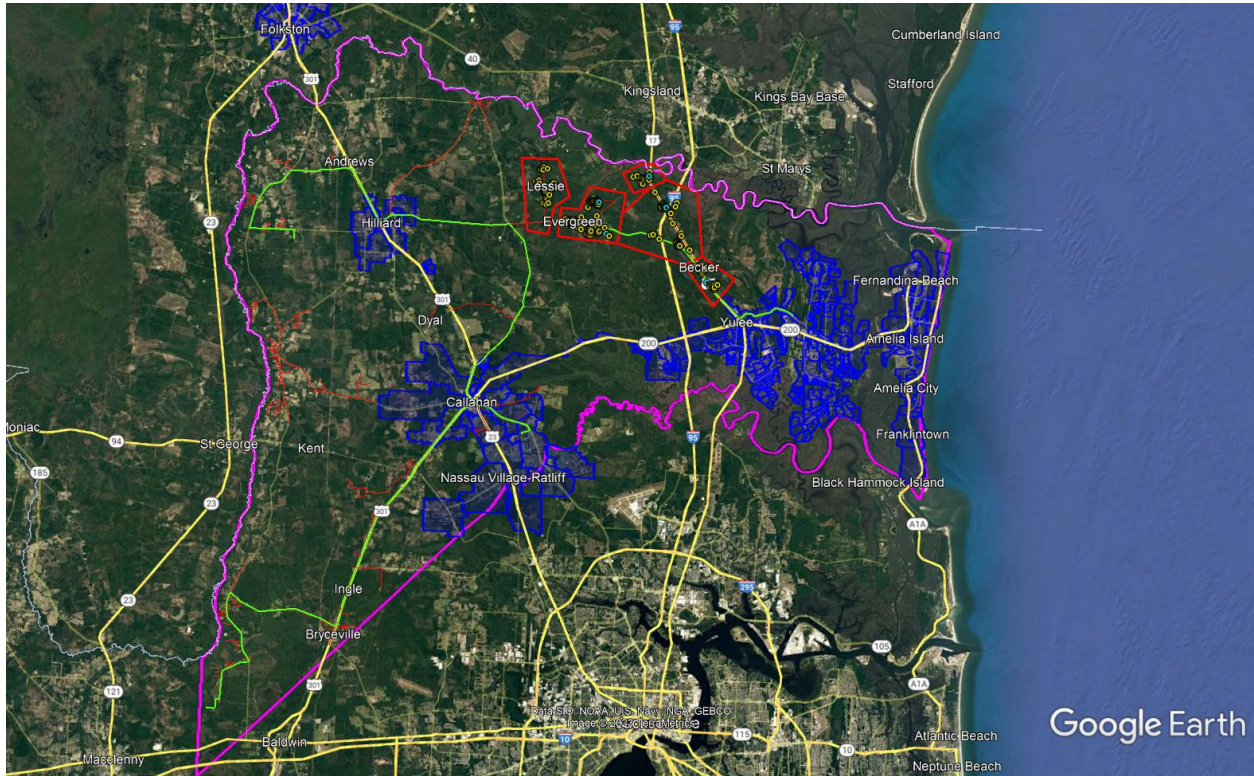

# Attachment 4A - Comcast Nassau G2 Service Area Map

## Legend:

-  County Border
-  Comcast Service Areas
-  Unserved and Underserved Areas
-  Comcast Network Connection Routes