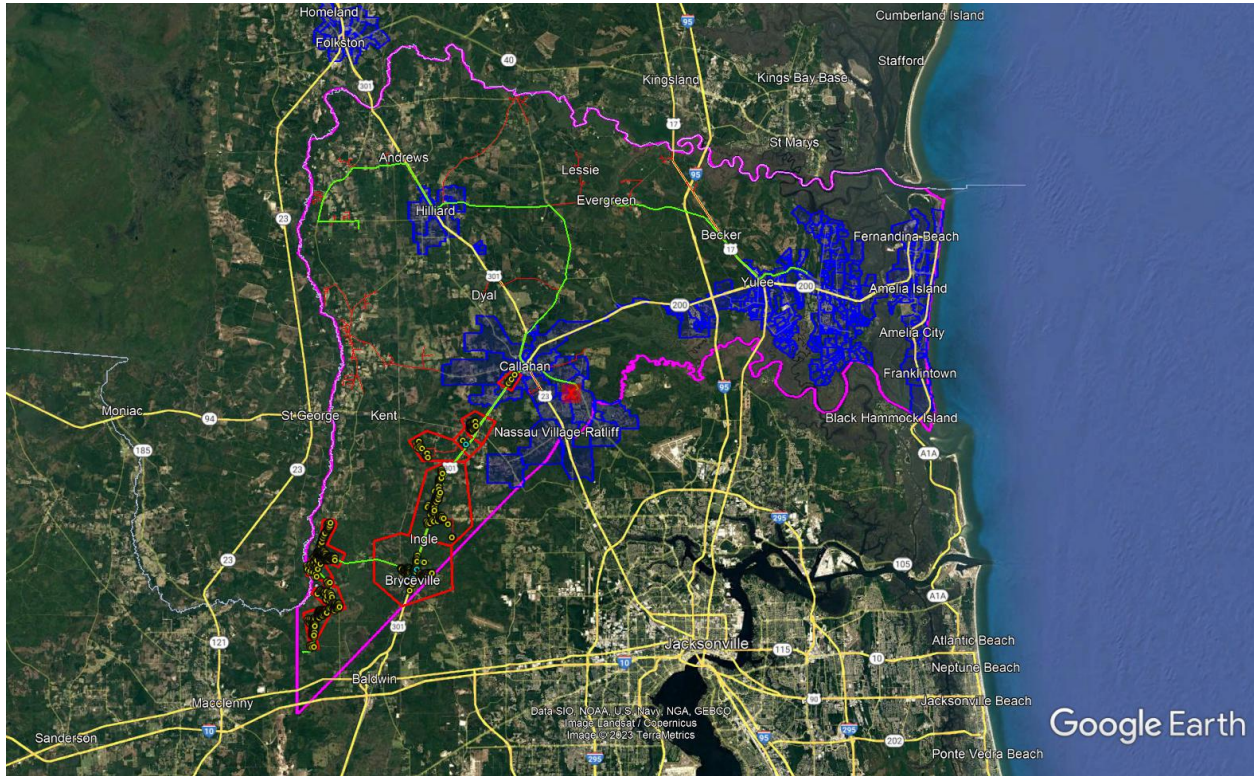

Attachment 4A - Comcast Nassau G1 Service Area Map

Legend:

-  County Border
-  Comcast Service Areas
-  Unserved and Underserved Areas
-  Comcast Network Connection Routes