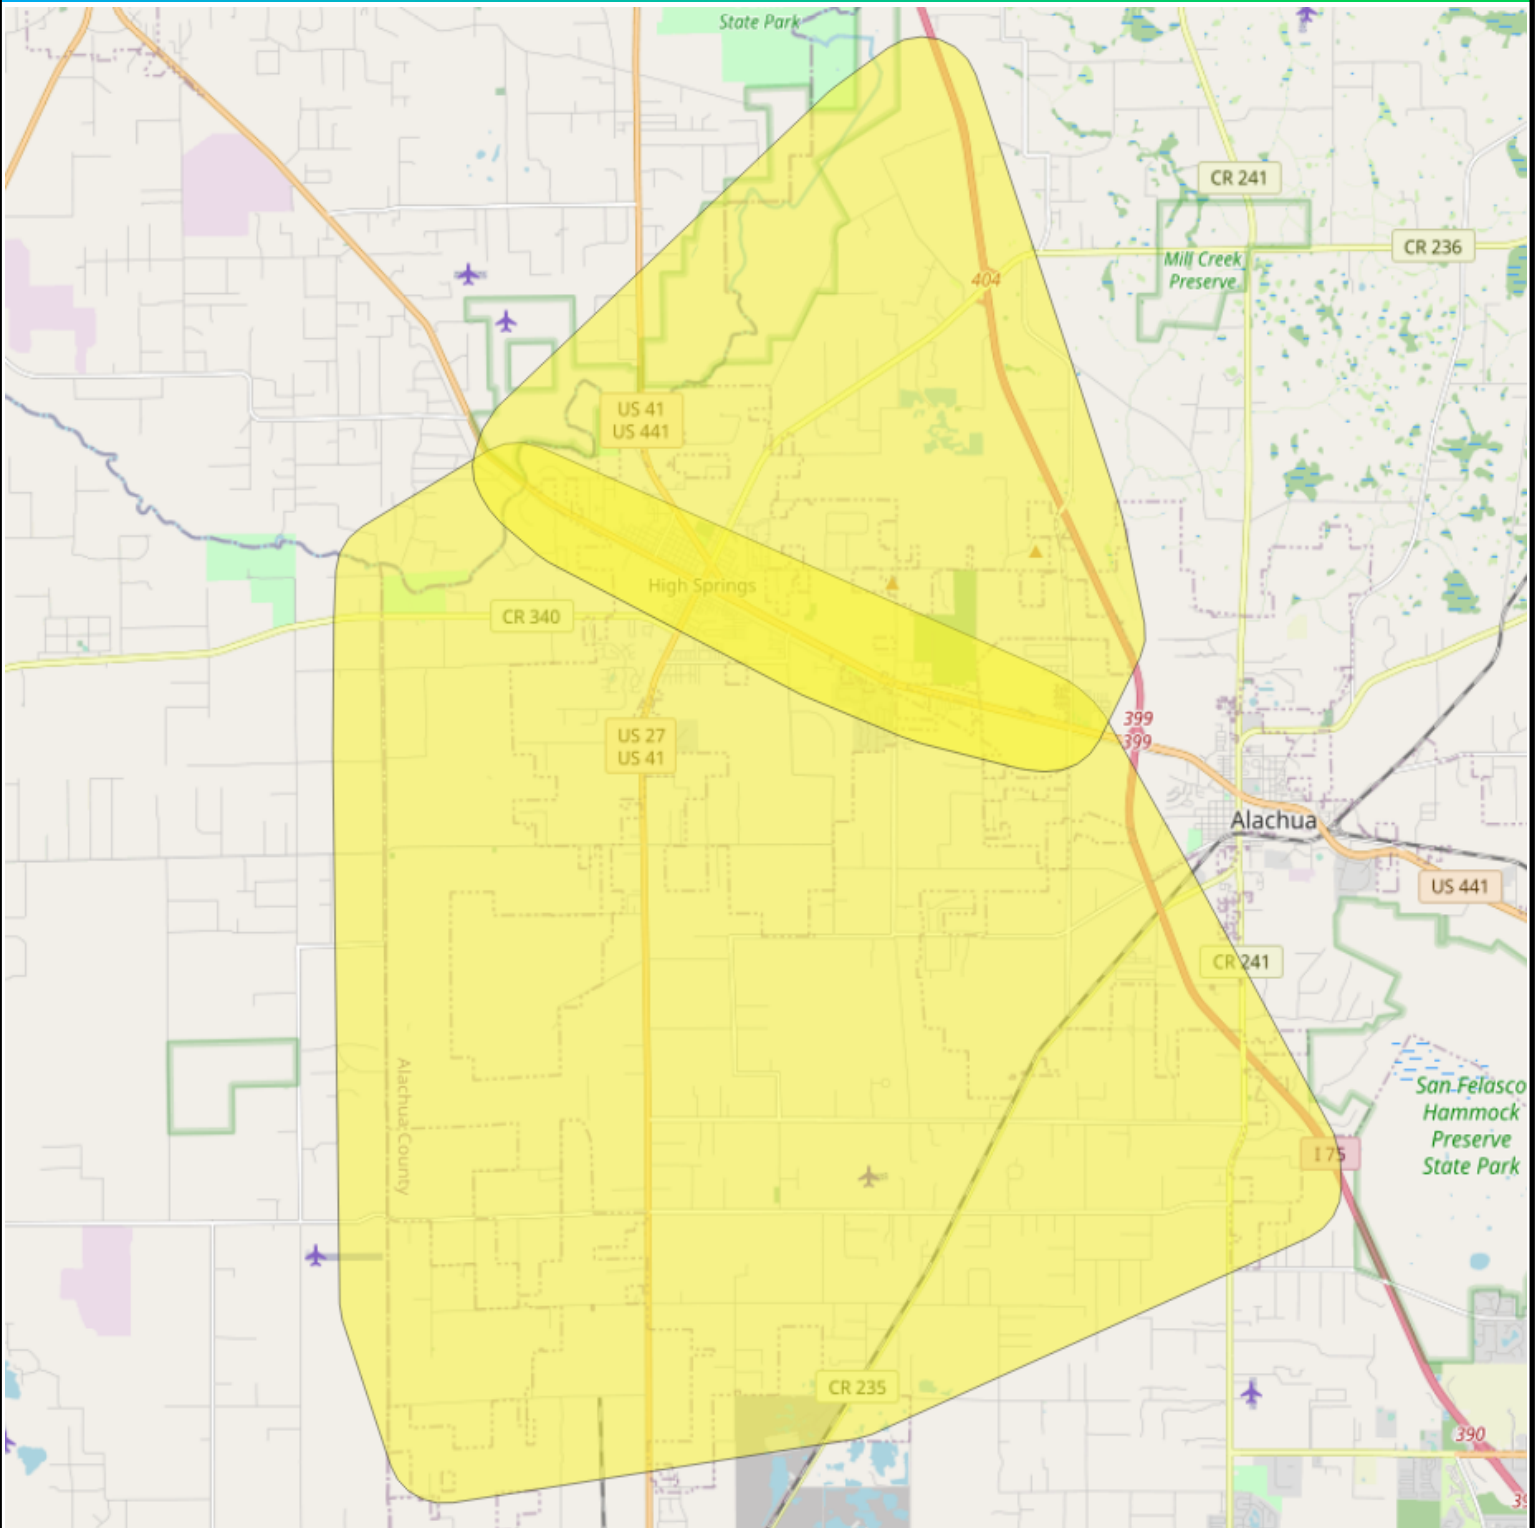

# Florida CPF - Alachua County Cox Communications

**Applicant:** Cox Communications  
**Project:** Alachua NW

 Proposed Build Area