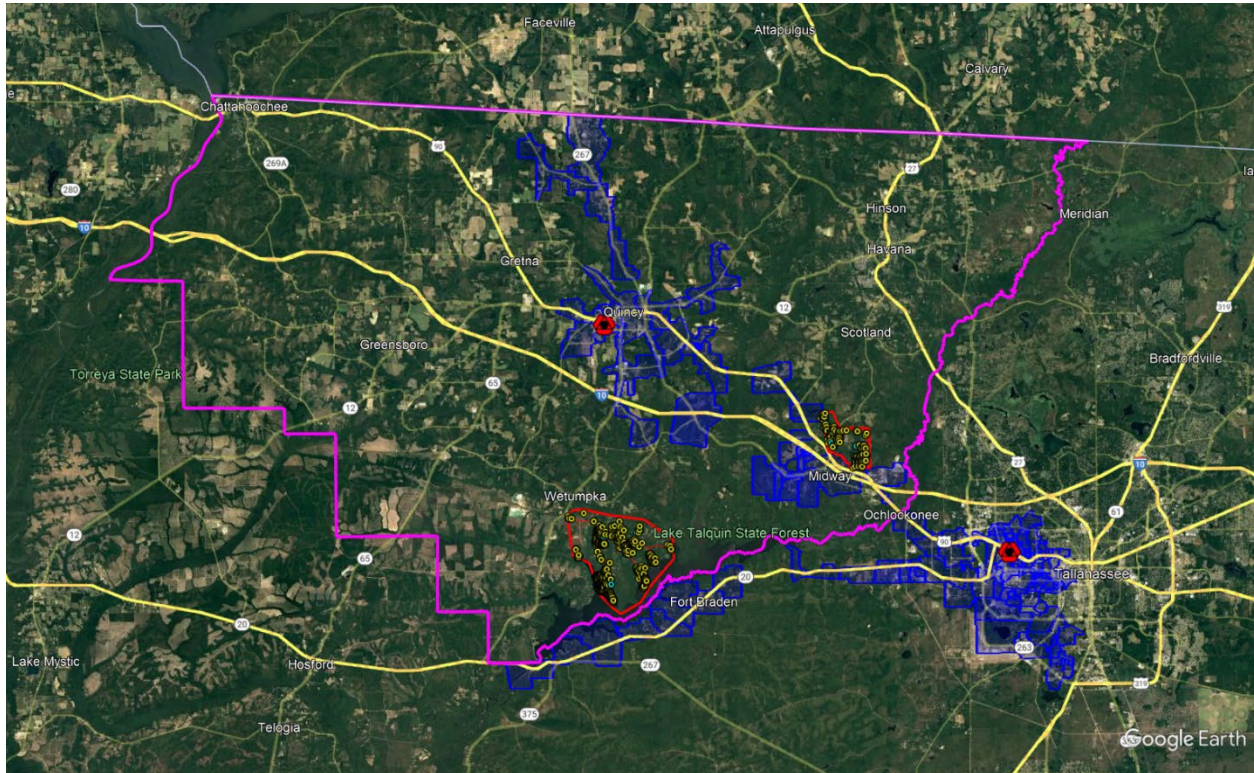

Attachment 3-B

Keys: KMZ Map

-  County Border
-  Comcast Service Areas (>1 Gbps); where applicable
-  Unserved Areas (<25/3 Mbps)
-  Network Connection Routes