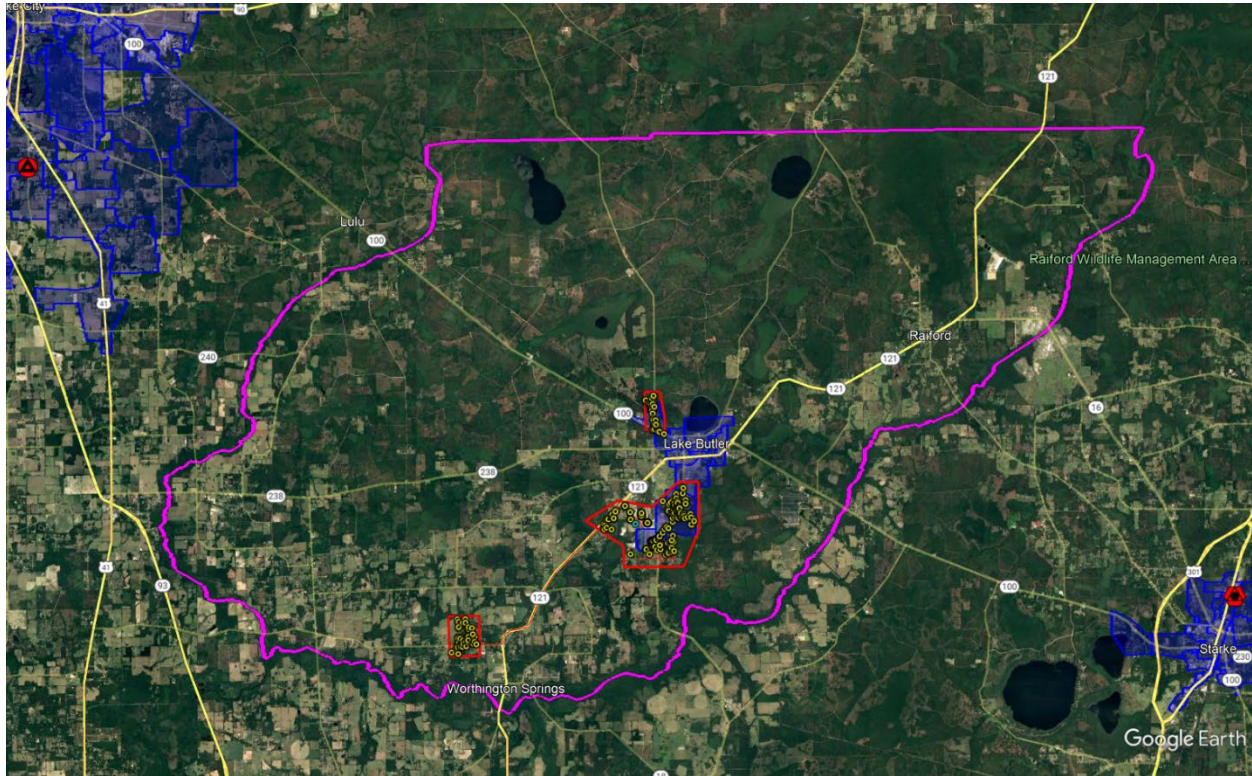

Attachment 3-B

Keys: KMZ Map

-  County Border
-  Comcast Service Areas (>1 Gbps); where applicable
-  Unserved Areas (<25/3 Mbps)
-  Network Connection Routes