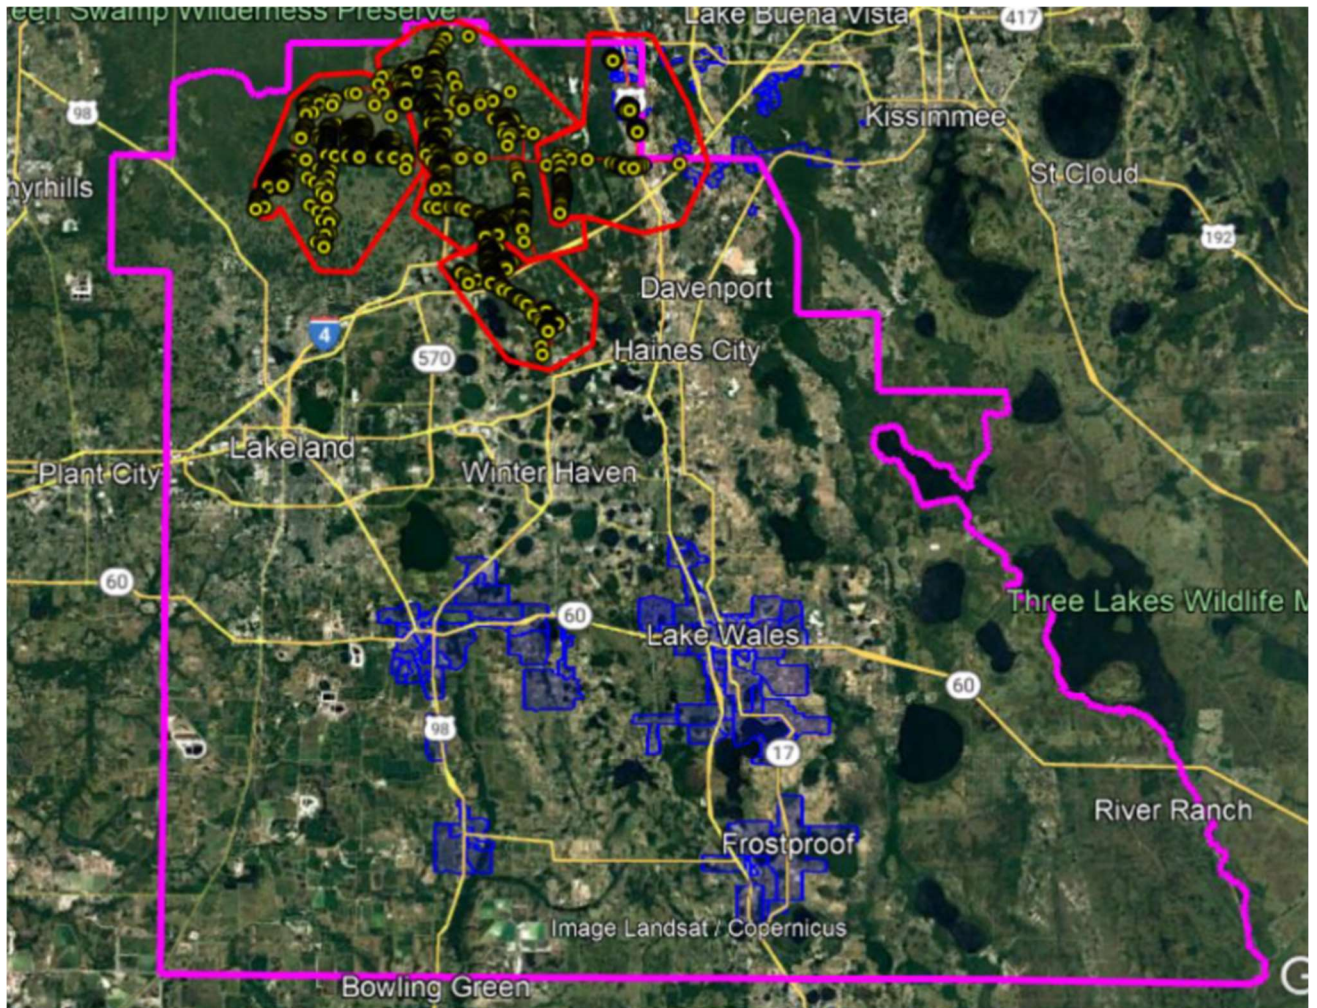

Attachment 3-C

Keys: KMZ Map

-  County Border
-  Comcast Service Areas (>1 Gbps); where applicable
-  Unserved Areas (<25/3 Mbps)
-  Network Connection Routes