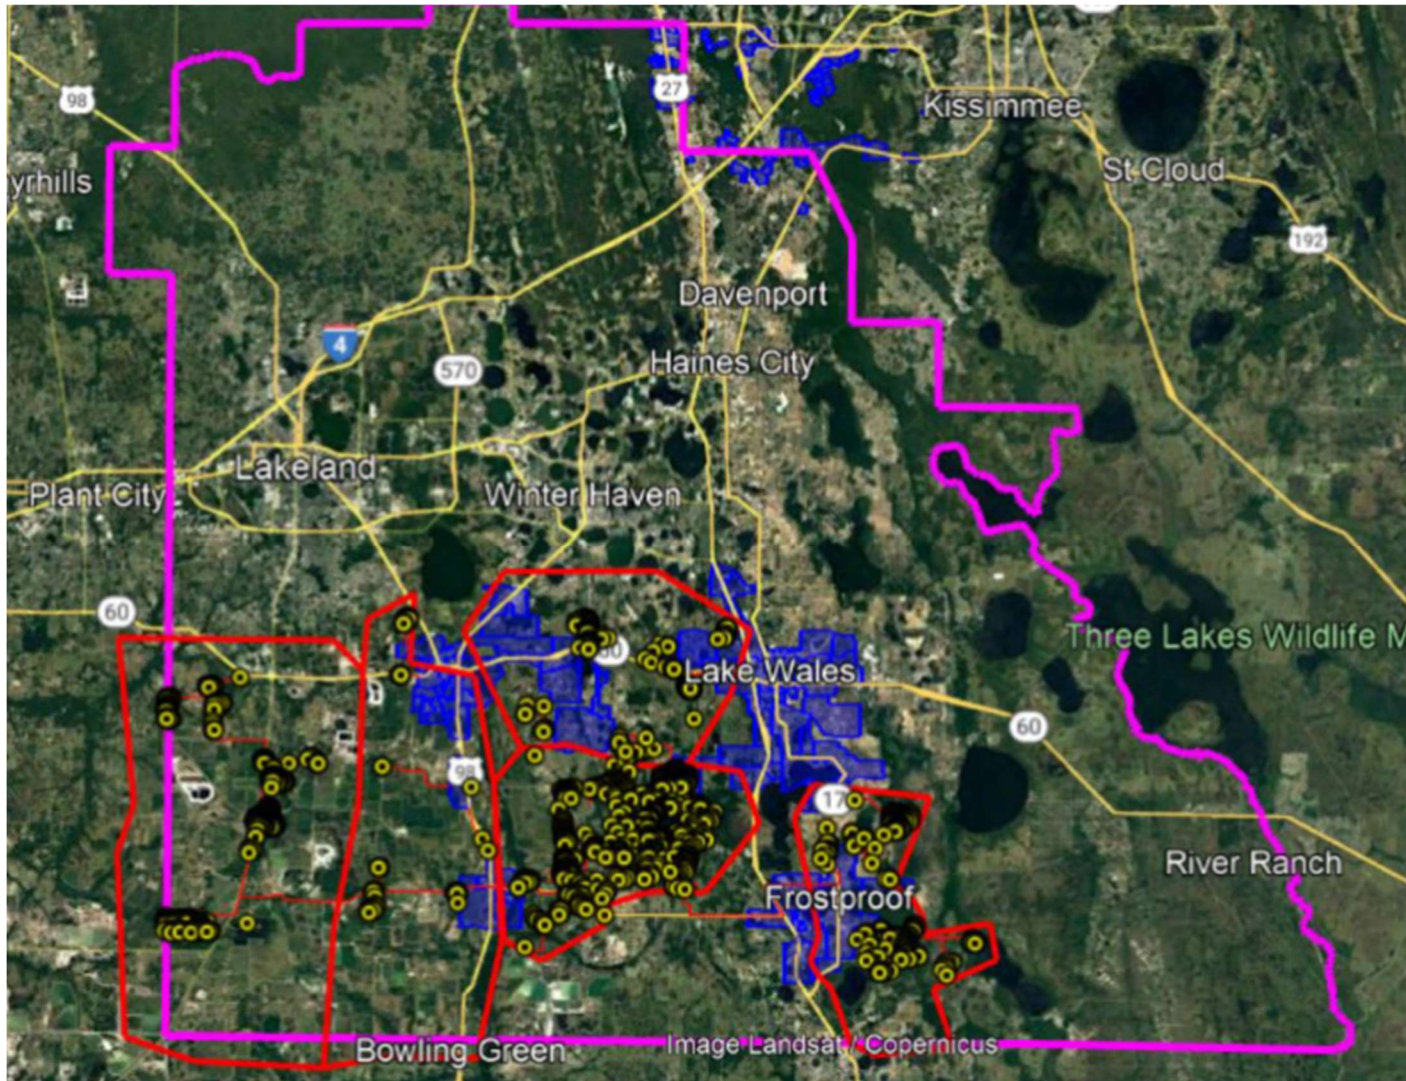

Attachment 3-C

Keys: KMZ Map

-  County Border
-  Comcast Service Areas (>1 Gbps); where applicable
-  Unserved Areas (<25/3 Mbps)
-  Network Connection Routes