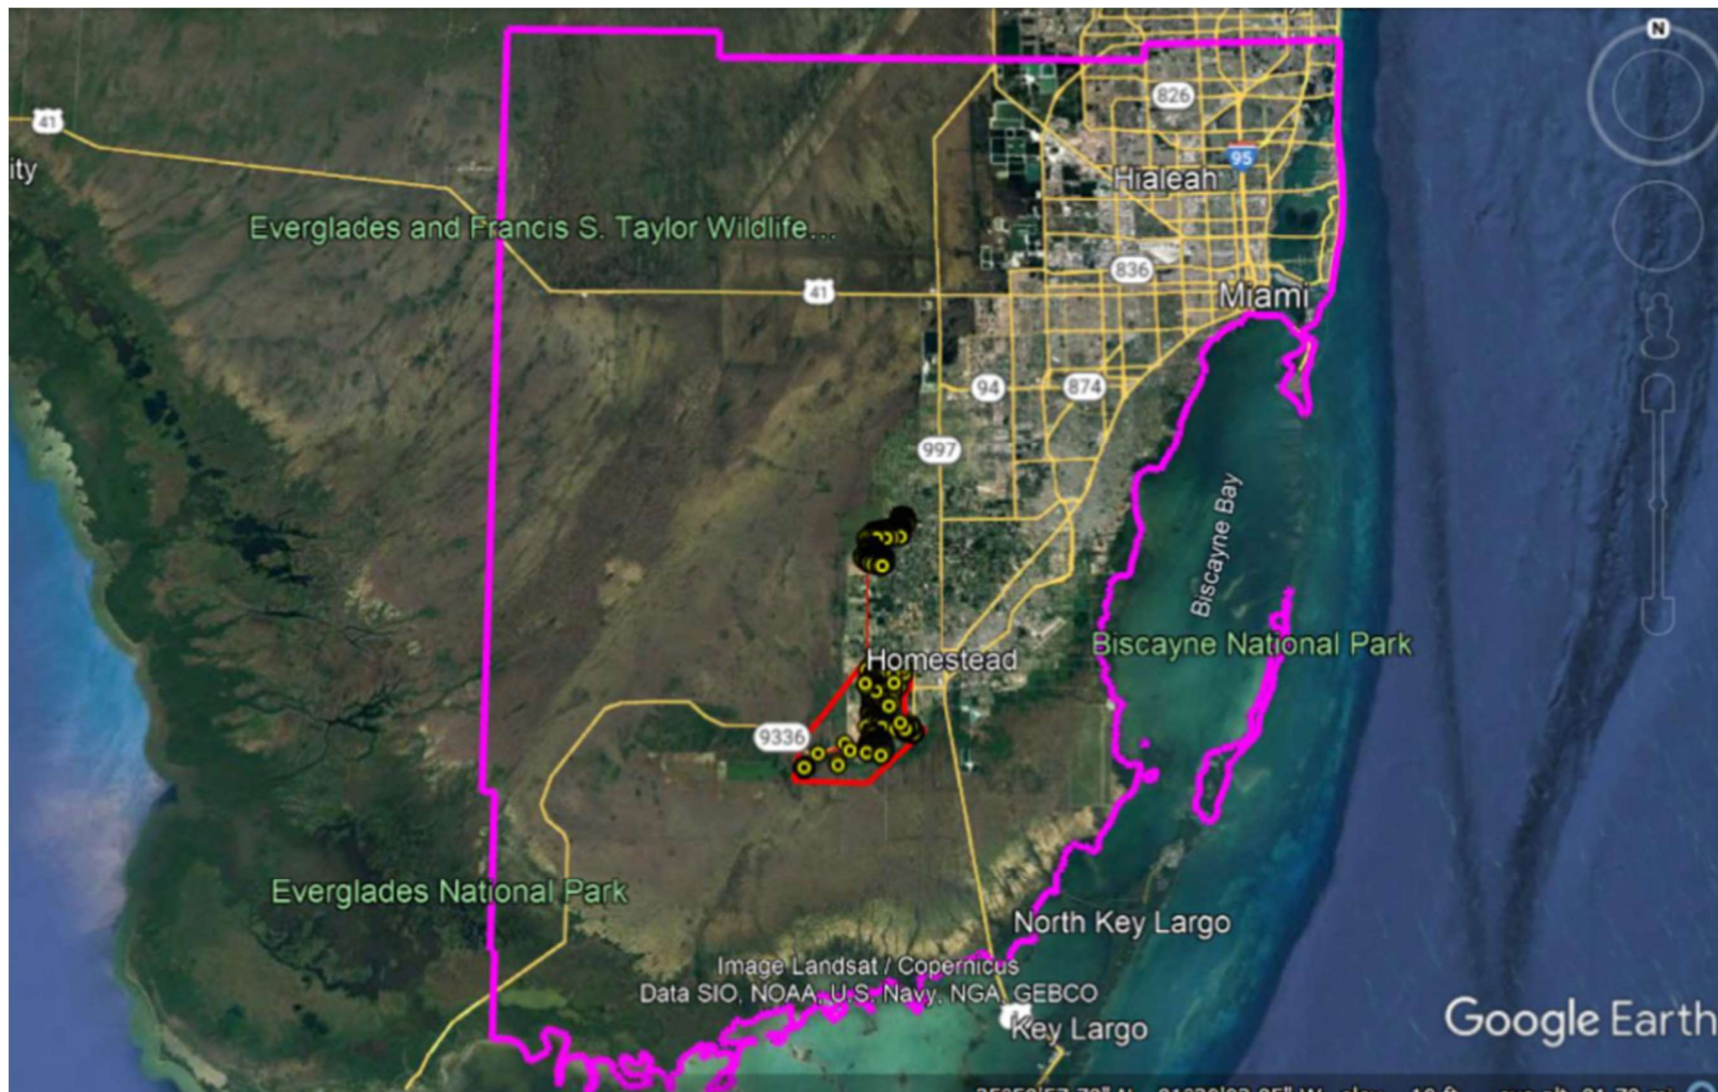

Attachment 3-C

Keys: KMZ Map

-  County Border
-  Comcast Service Areas (>1 Gbps); where applicable
-  Unserved Areas (<25/3 Mbps)
-  Network Connection Routes