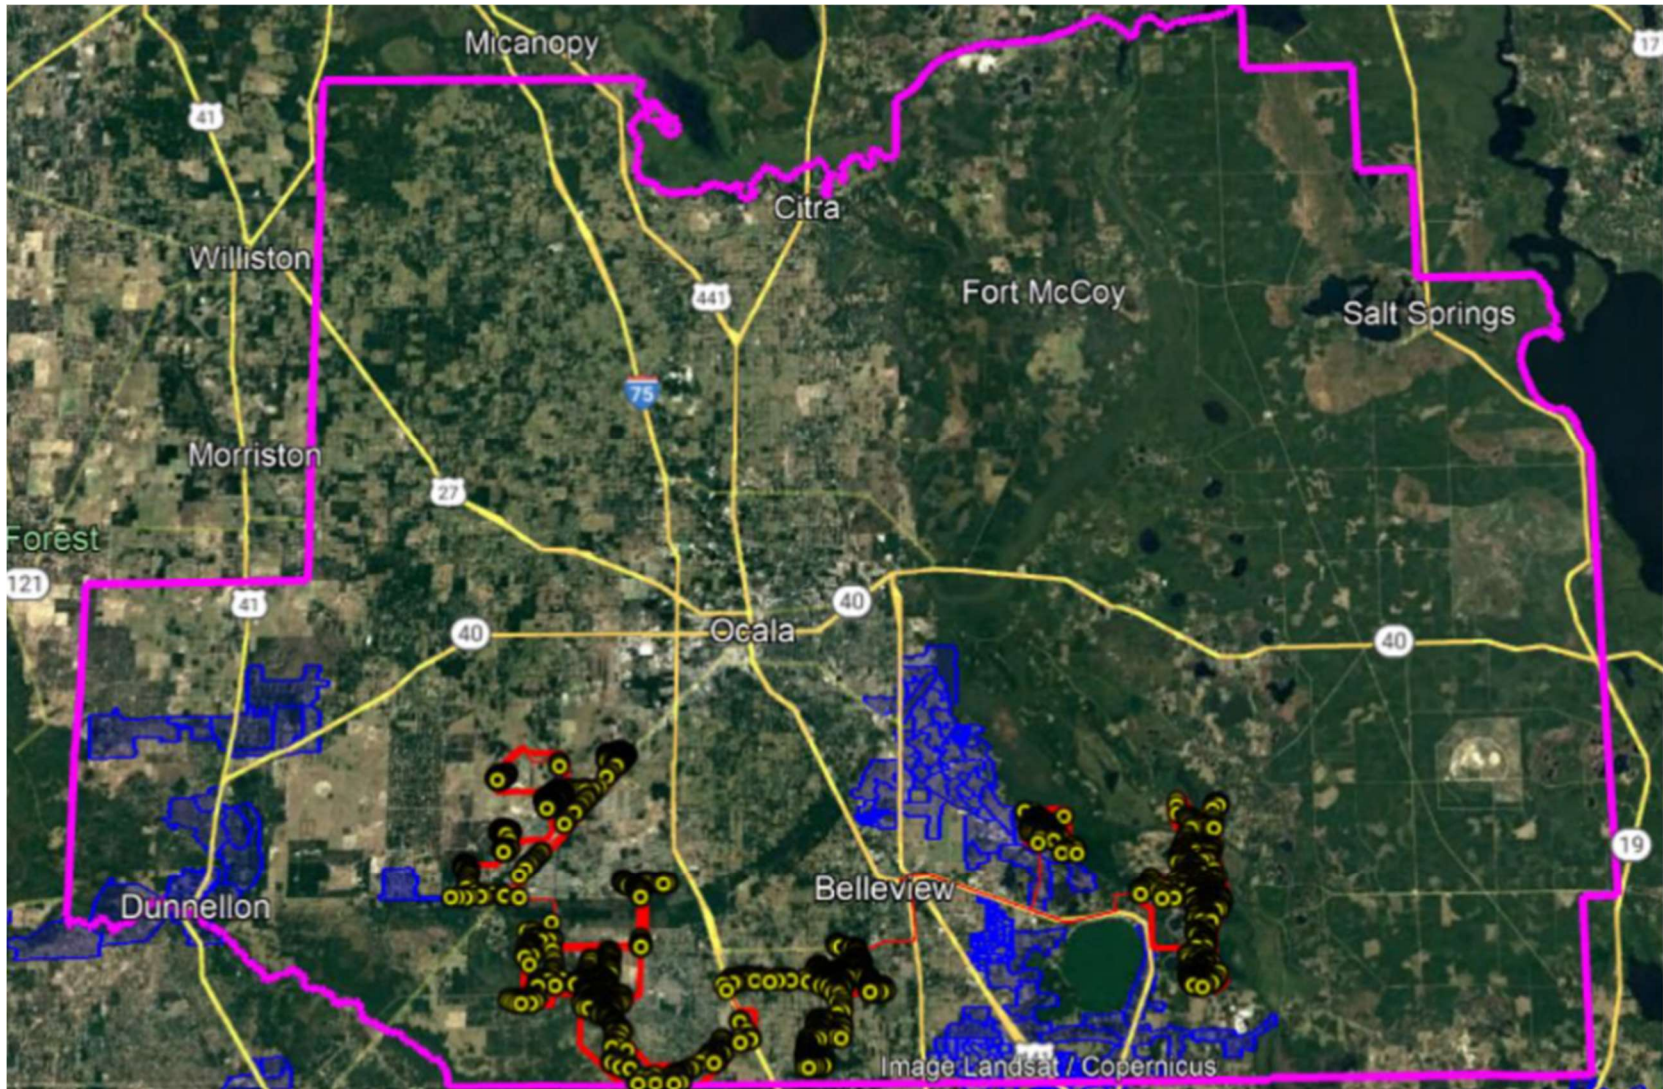

Attachment 3-C

Keys: KMZ Map

-  County Border
-  Comcast Service Areas (>1 Gbps); where applicable
-  Unserved Areas (<25/3 Mbps)
-  Network Connection Routes