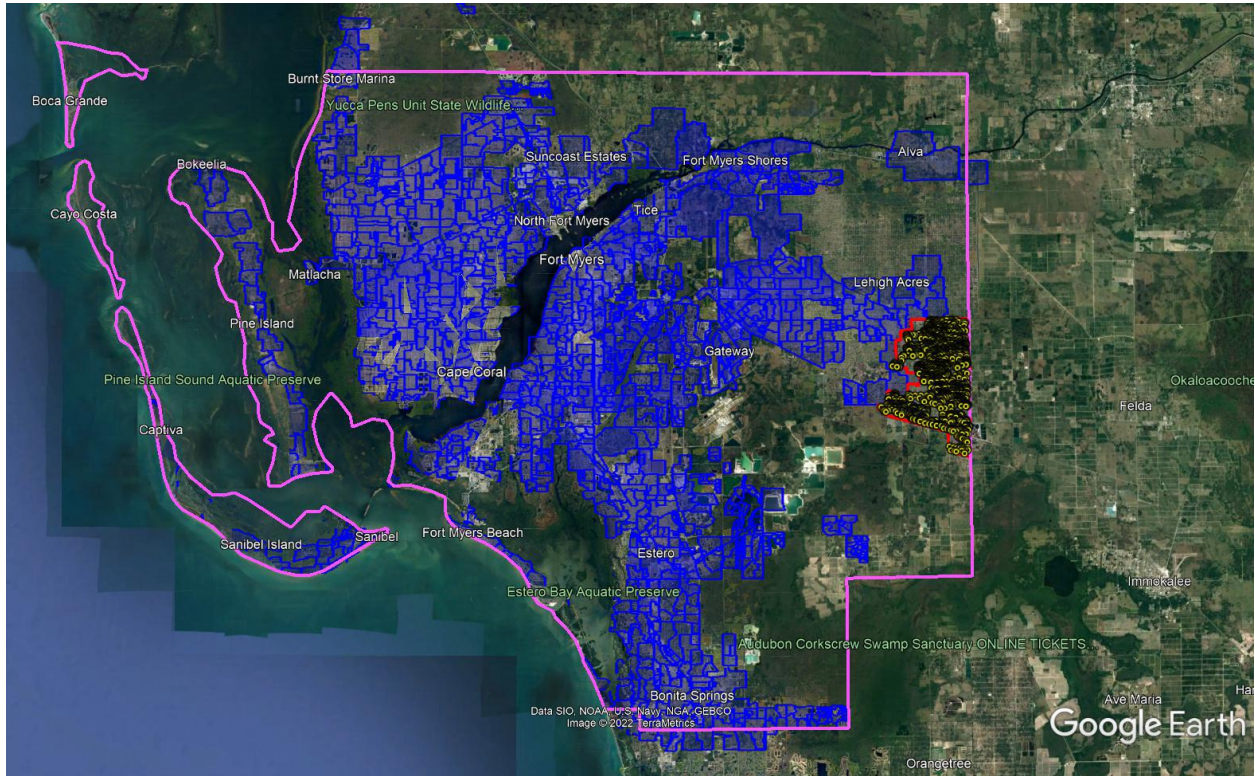

Attachment 3-C

Keys: KMZ Map

-  County Border
-  Comcast Service Areas (>1 Gbps); where applicable
-  Unserved Areas (<25/3 Mbps)
-  Network Connection Routes