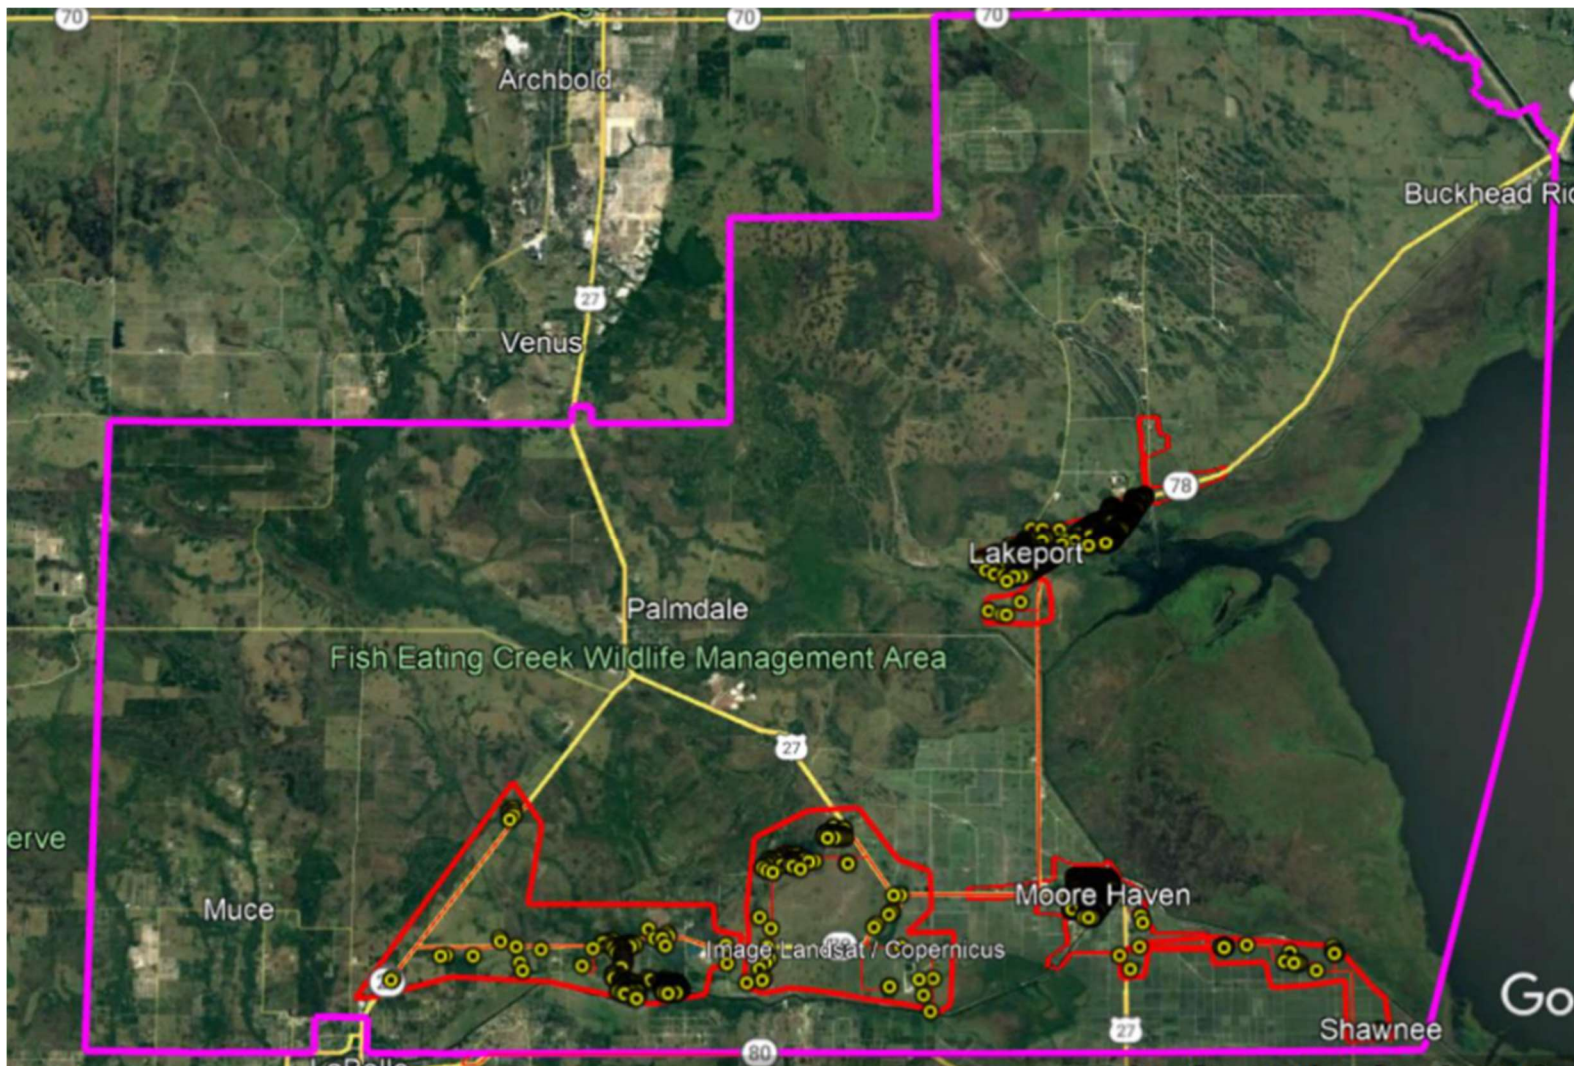

Attachment 3-C

Keys: KMZ Map

-  County Border
-  Comcast Service Areas (>1 Gbps); where applicable
-  Unserved Areas (<25/3 Mbps)
-  Network Connection Routes