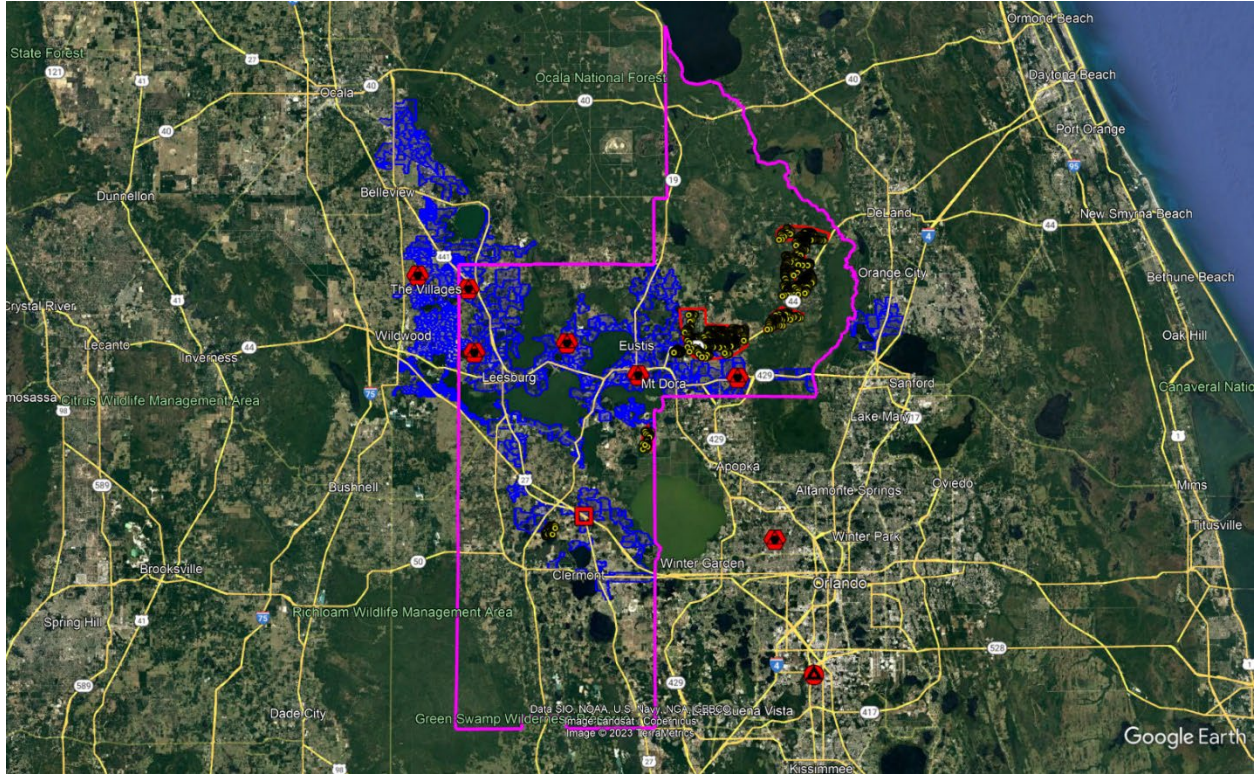

Attachment 3-B

Keys: KMZ Map

-  County Border
-  Comcast Service Areas (>1 Gbps); where applicable
-  Unserved Areas (<25/3 Mbps)
-  Network Connection Routes