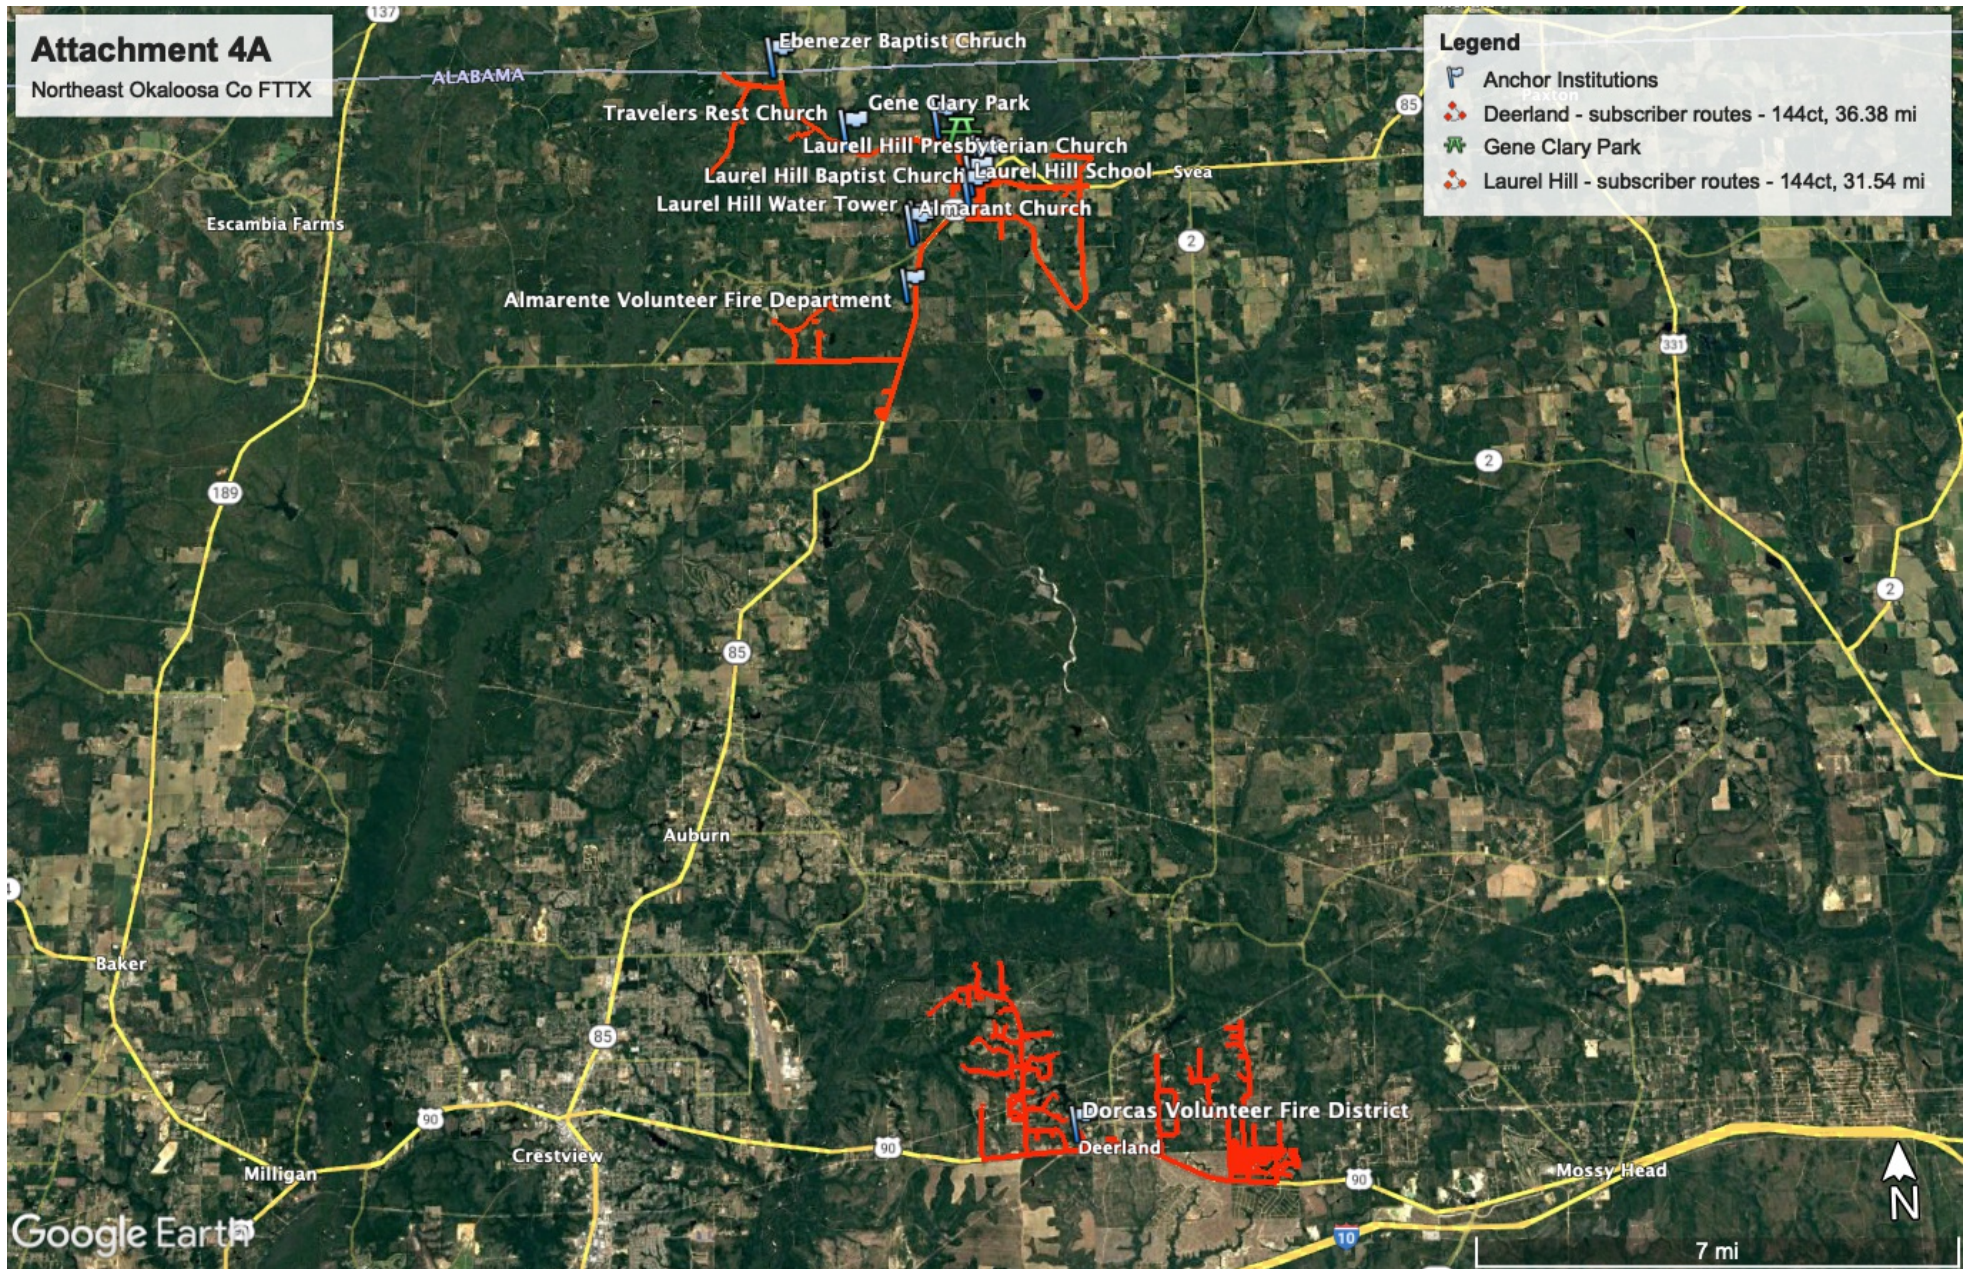

# Northeast Okaloosa Co FTTX - Service Area Map