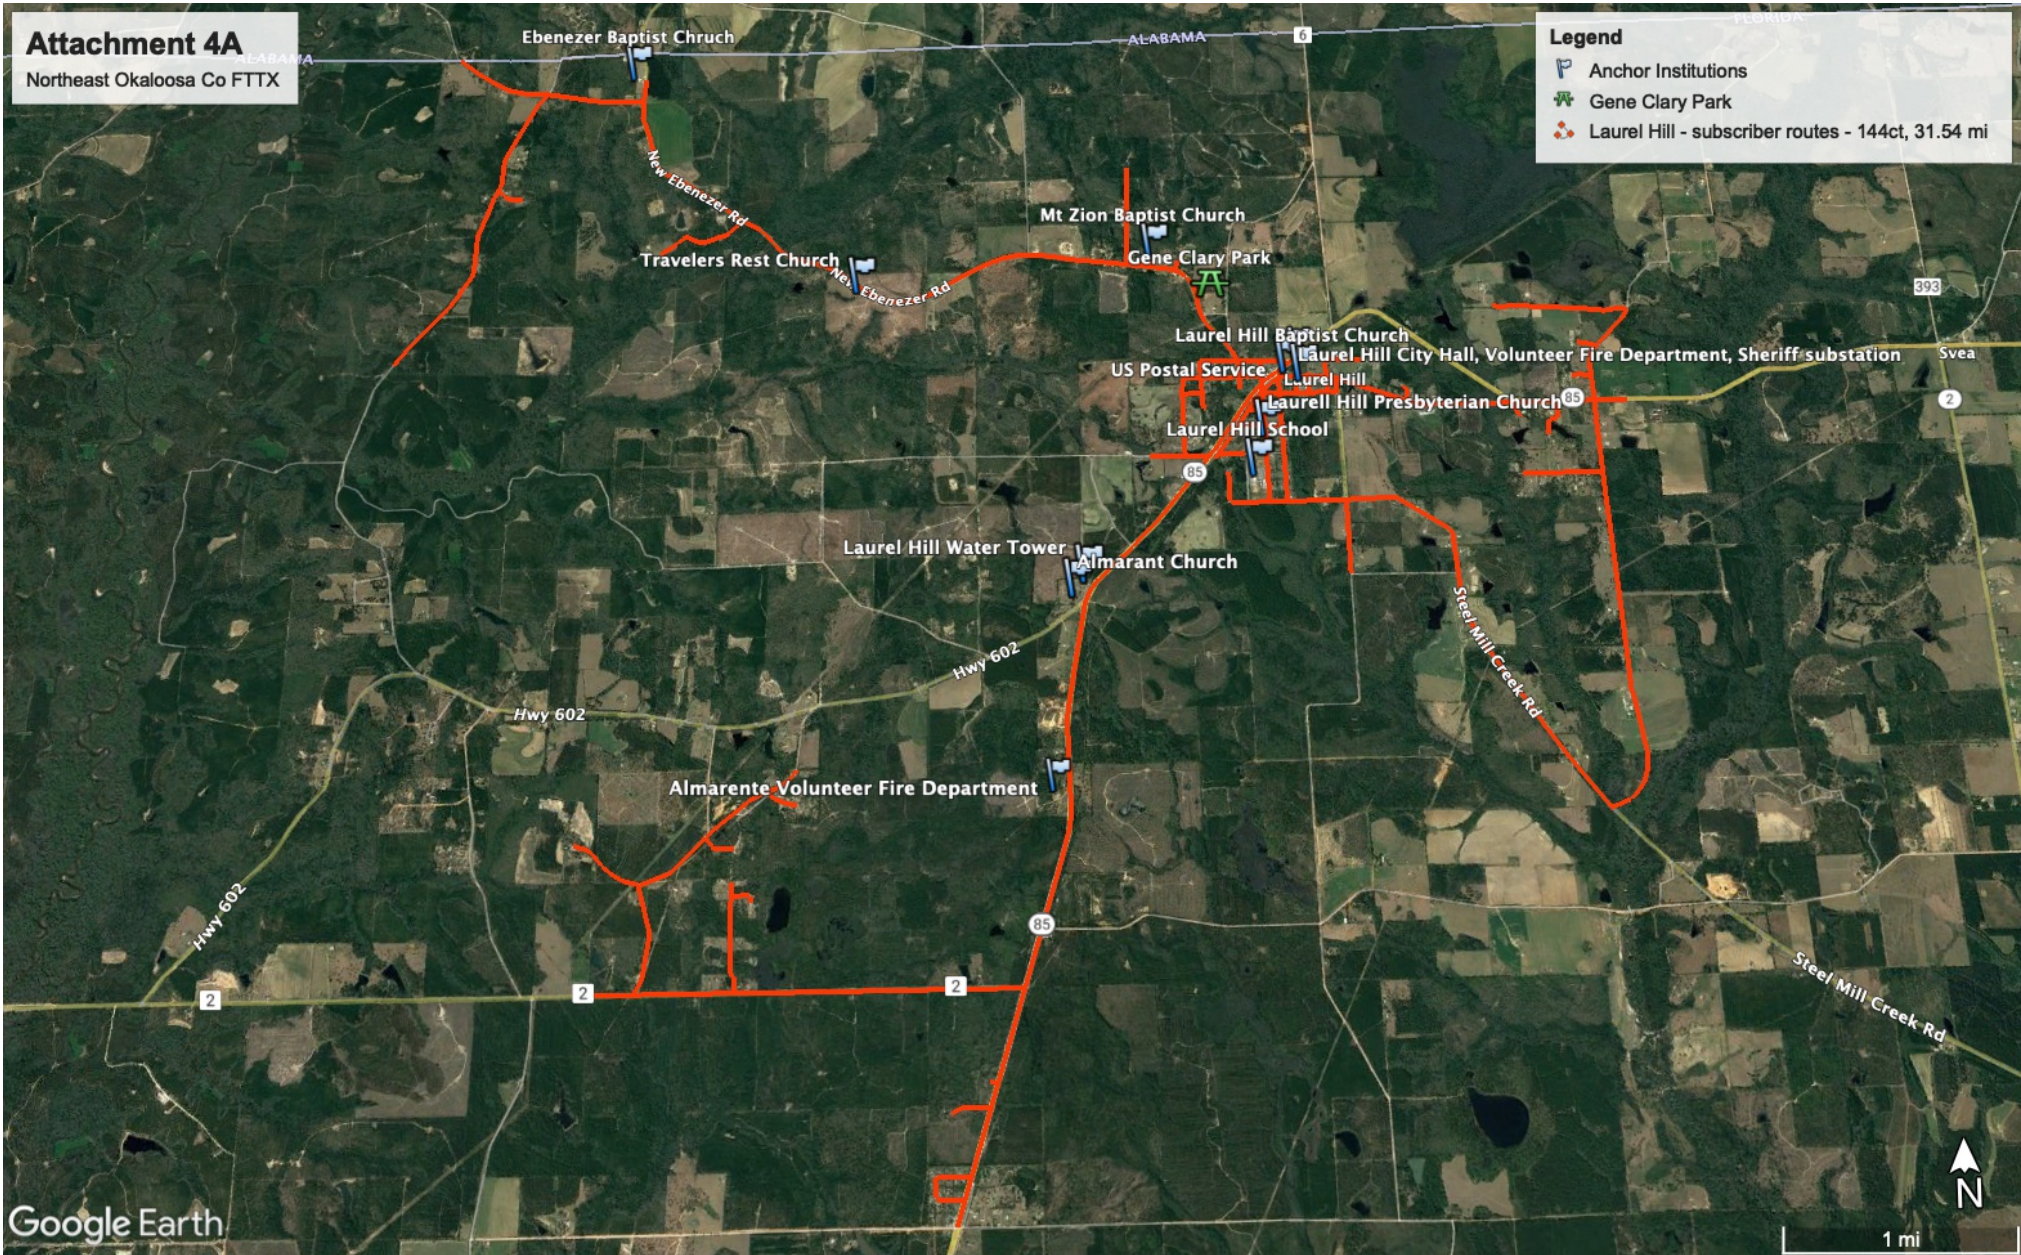

# Northeast Okaloosa Co FTTX - Service Area Map