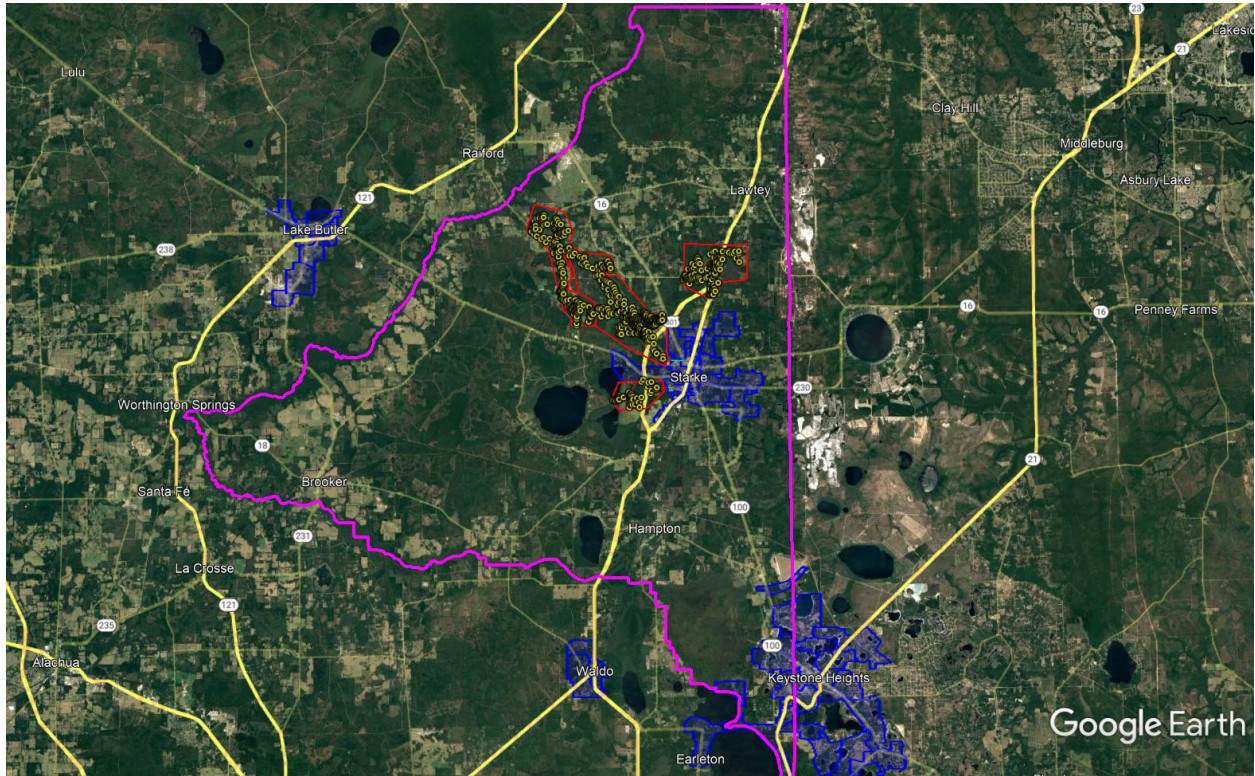

# Attachment 4A - Comcast Bradford Service Area Map

## Legend:

-  County Border
-  Comcast Service Areas
-  Unserved and Underserved Areas
-  Comcast Network Connection Routes