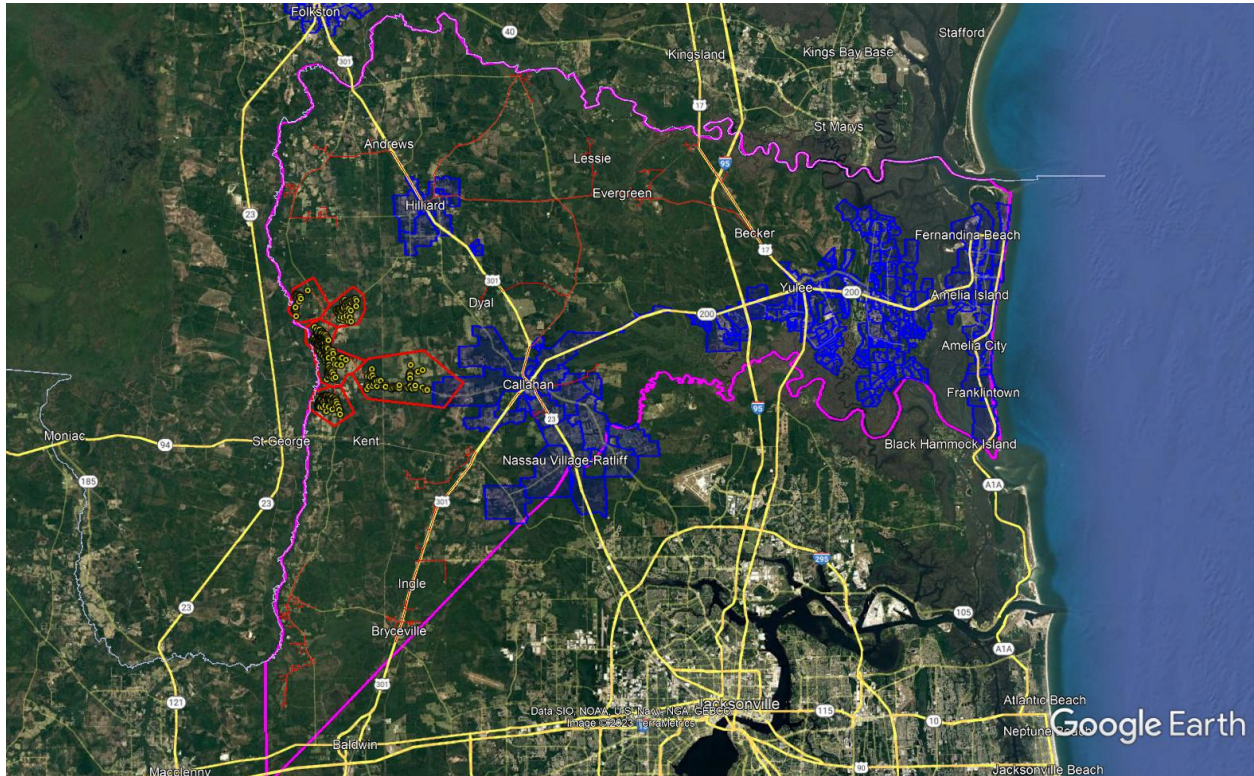

Attachment 4A - Comcast Nassau G4 Service Area Map

Legend:

-  County Border
-  Comcast Service Areas
-  Unserved and Underserved Areas
-  Comcast Network Connection Routes