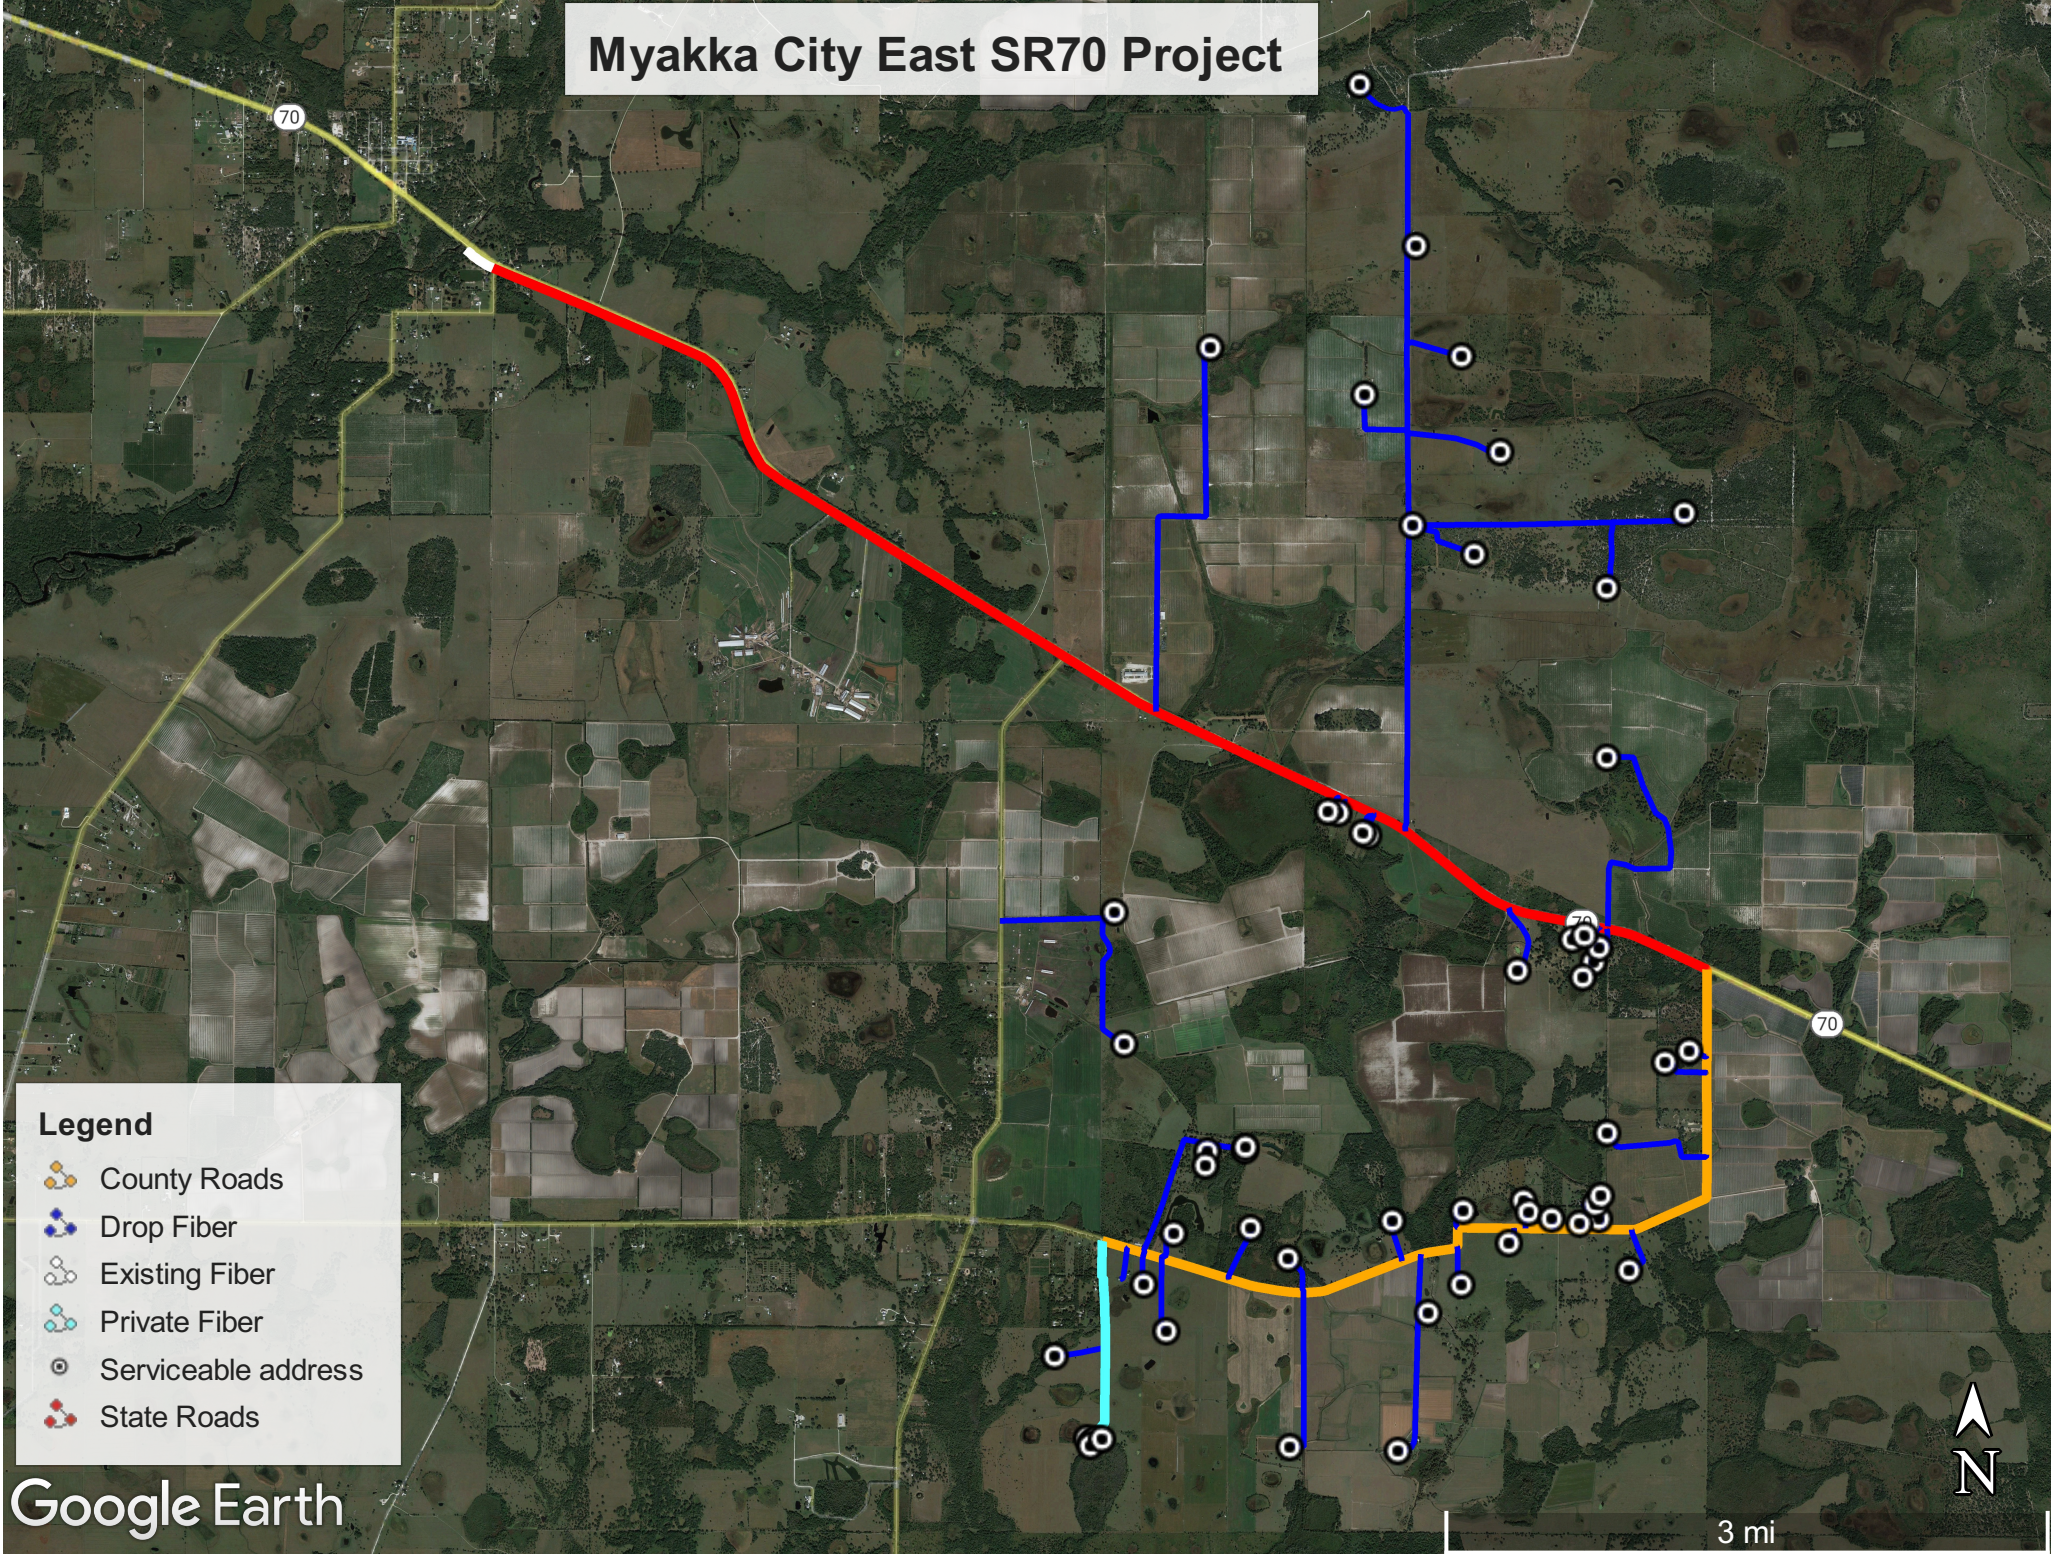

Myakka City East SR70 Project

Legend

- County Roads
- Drop Fiber
- Existing Fiber
- Private Fiber
- Serviceable address
- State Roads