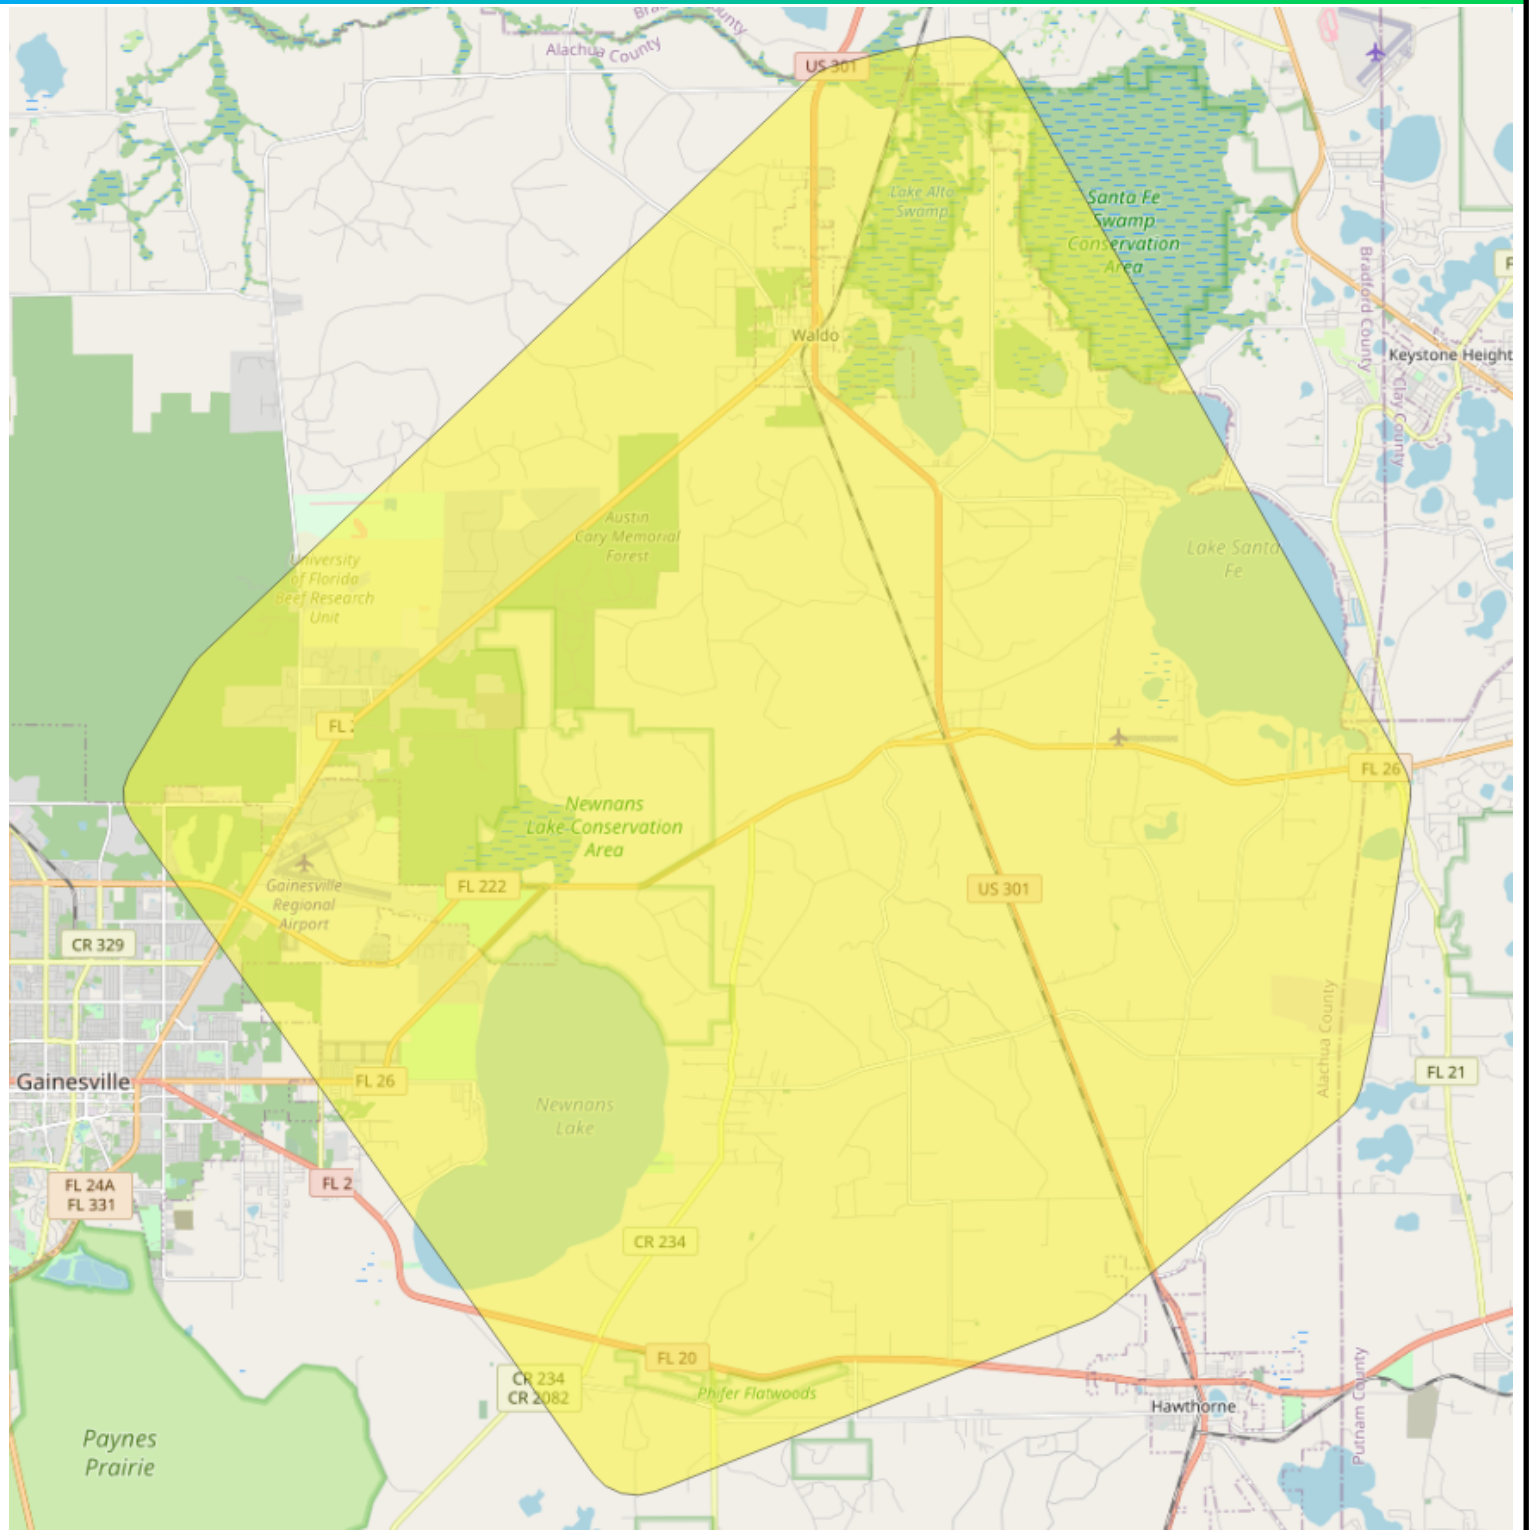

# Florida CPF - Alachua County Cox Communications

**Applicant:** Cox Communications  
**Project:** Alachua NE

 Proposed Build Area