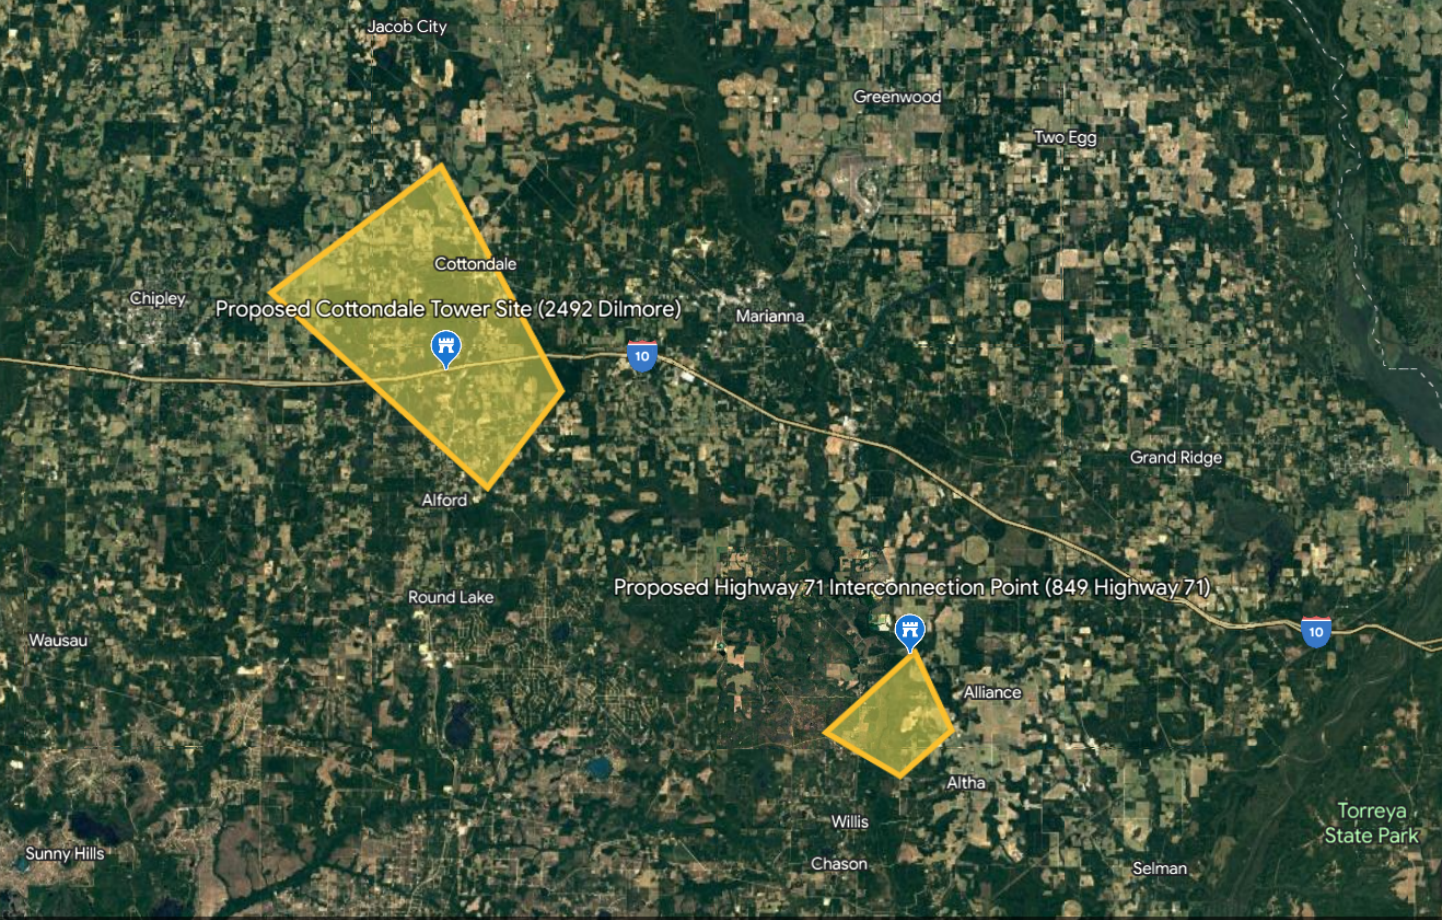

## **Attachment 3-B**

---

### **Service Area Map**

Jacob City

Greenwood

Two Egg

Cottondale

Chipley

Proposed Cottondale Tower Site (2492 Dilmore)

Marianna

Grand Ridge

Alford

Proposed Highway 71 Interconnection Point (849 Highway 71)

Wausau

Round Lake

Alliance

Altha

Willis