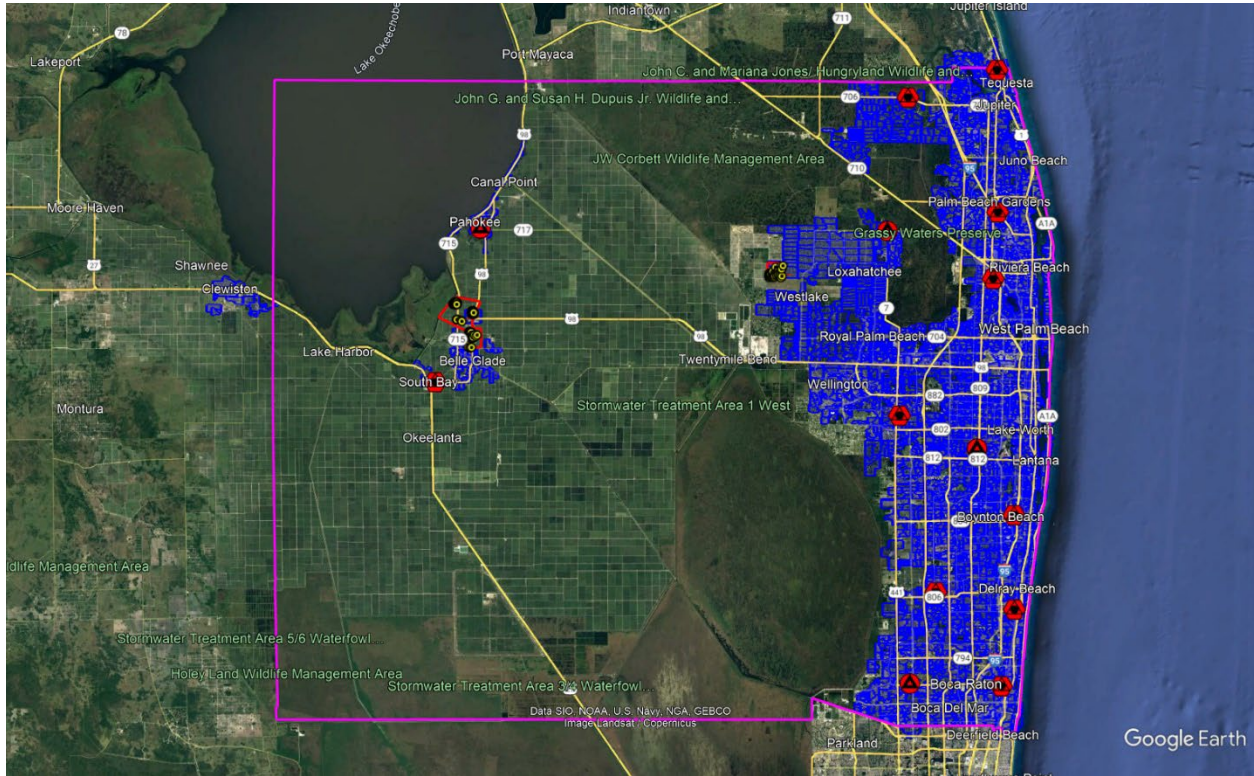

Attachment 3-B

Keys: KMZ Map

-  County Border
-  Comcast Service Areas (>1 Gbps); where applicable
-  Unserved Areas (<25/3 Mbps)
-  Network Connection Routes