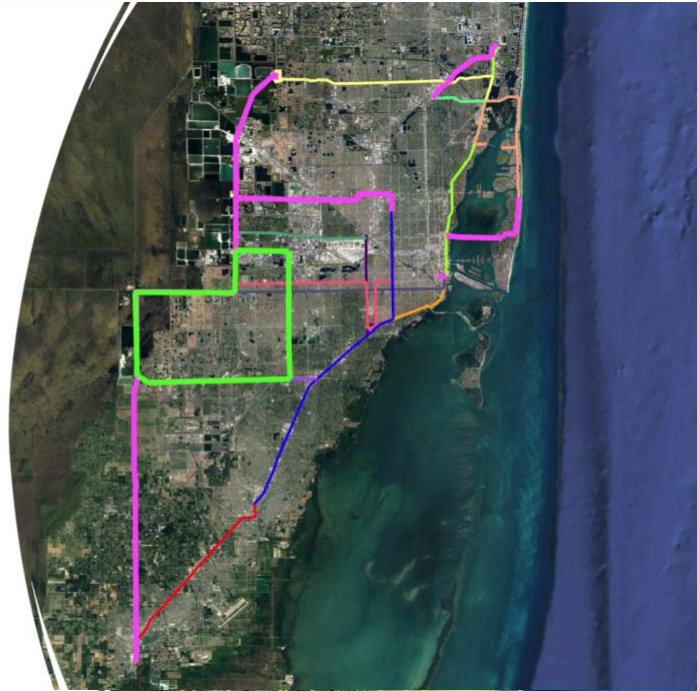

HLD & Corridor Breakdown

Color Legend:
 Pink = Redundant Path
 Green = 400G Backhaul
 Multicolor = Corridor

High Level Fiber Design

- Fiber sizes chosen to ensure bandwidth availability well beyond scope requirements
- 432 fiber size for 100G & Fronthaul segments
 - Approximate total 155 Miles of placement
- 864 fiber size for high-profile locations and Backhaul segments
 - Approximate total 96 Miles of placement
- Total placement is approximately 251 miles

Color Legend:
 Dark Blue = 864
 Light Blue = 432

Data SIO; NOAA, U.S. Navy, NGA, GEBCO
 Image Landsat / Copernicus