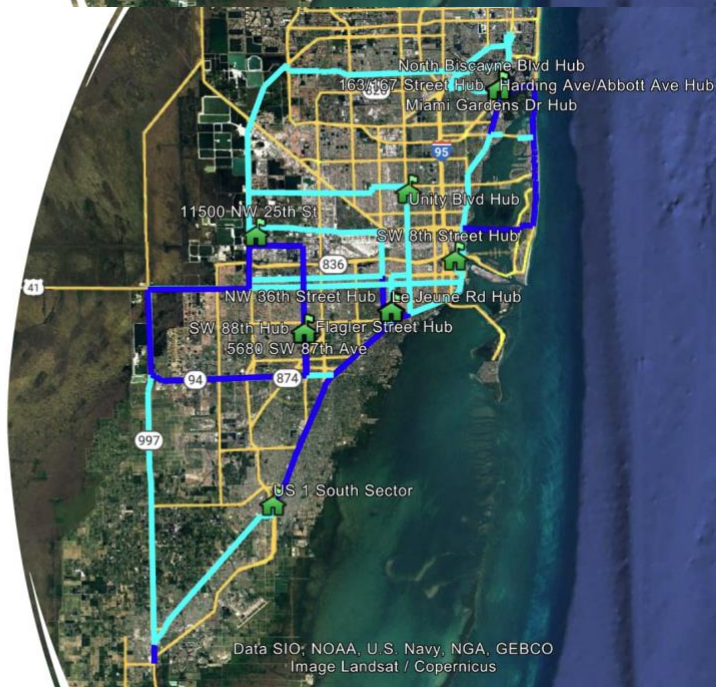

HLD & Corridor Breakdown

Color Legend:
 Pink = Redundant Path
 Green = 400G Backhaul
 Multicolor = Corridor

High Level Fiber Design

- Fiber sizes chosen to ensure bandwidth availability well beyond scope requirements
- 432 fiber size for 100G & Fronthaul segments
 - Approximate total 155 Miles of placement
- 864 fiber size for high-profile locations and Backhaul segments
 - Approximate total 96 Miles of placement
- Total placement is approximately 251 miles

Color Legend:
 Dark Blue = 864
 Light Blue = 432

Data SIO; NOAA, U.S. Navy, NGA, GEBCO
 Image Landsat / Copernicus