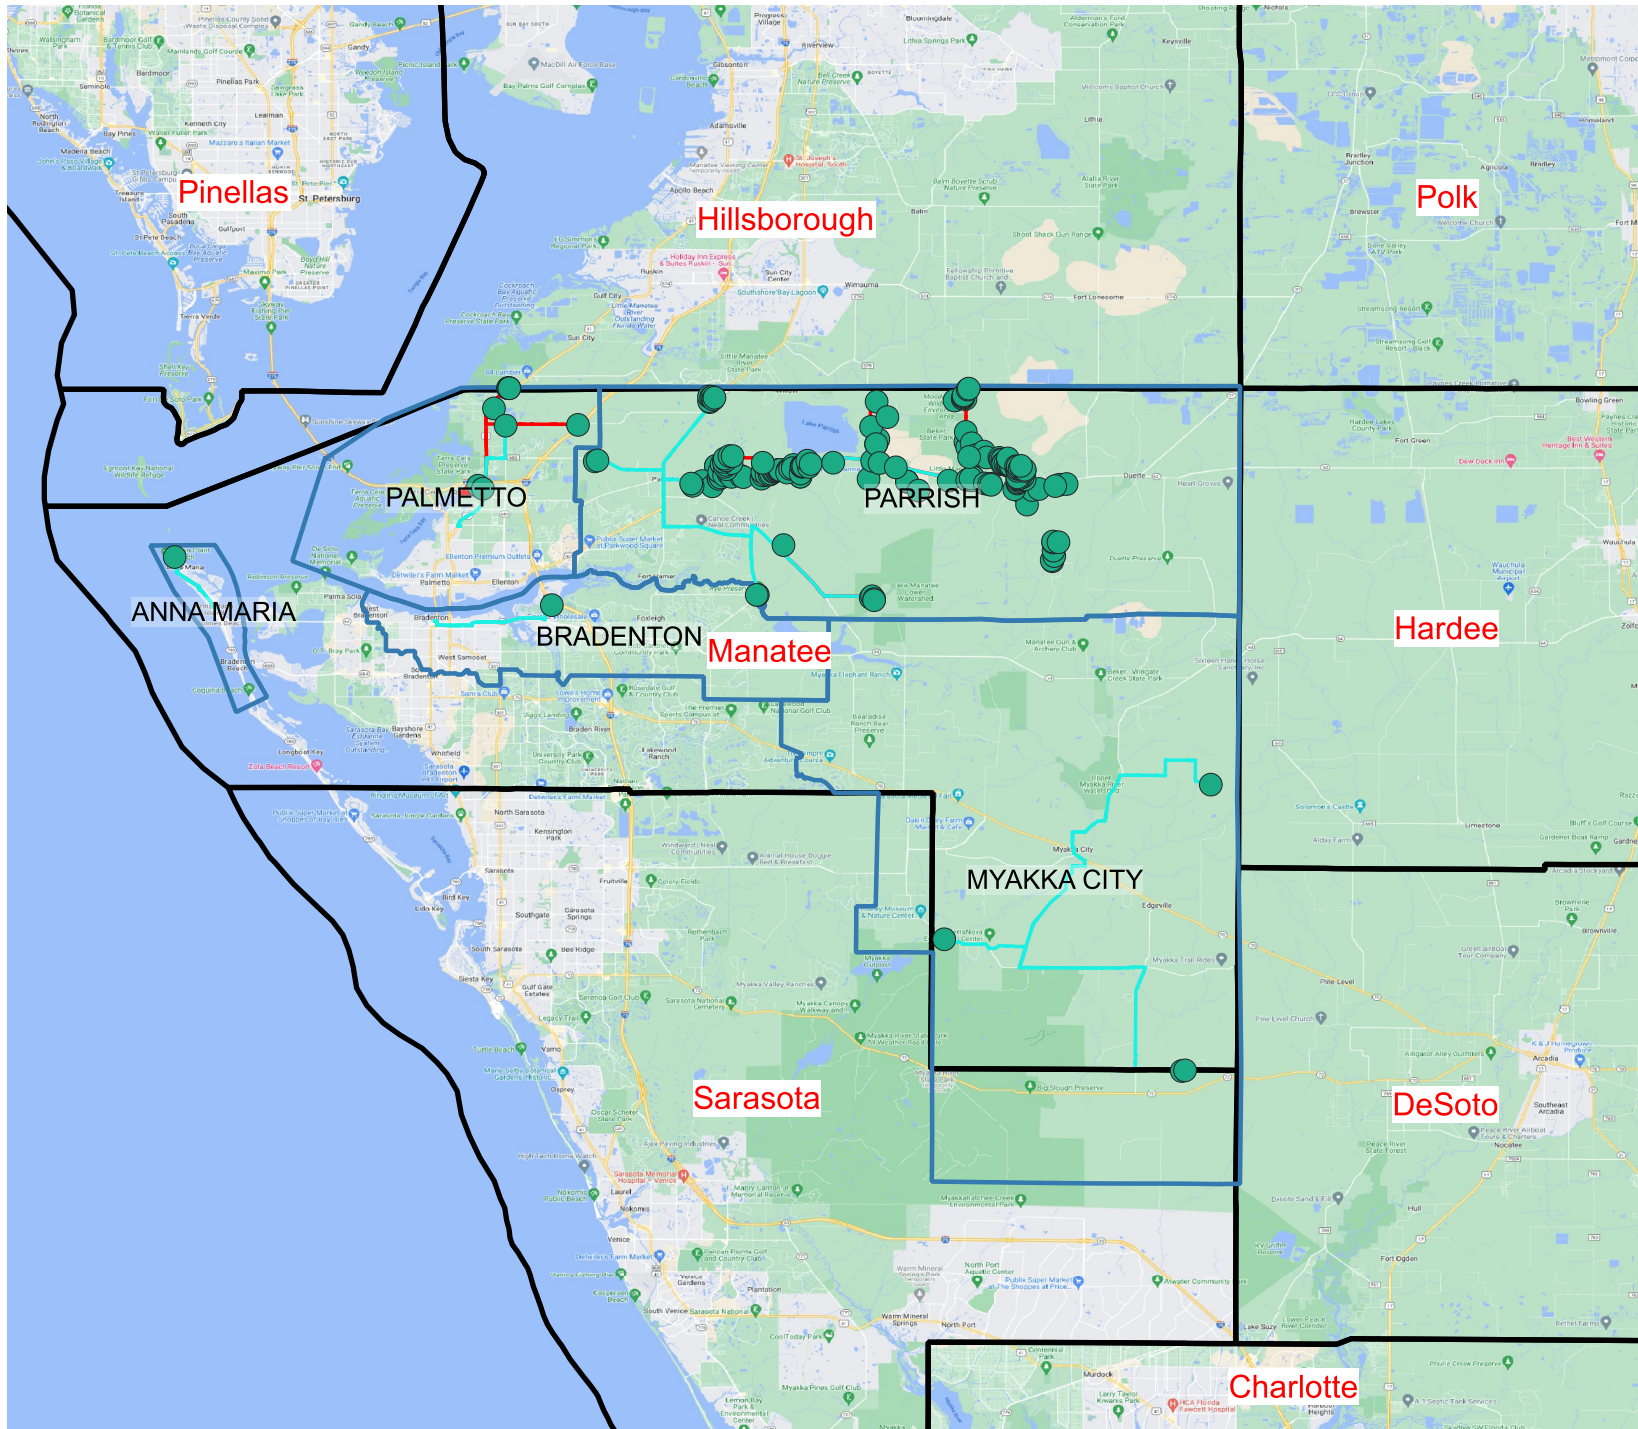

Frontier FTTP Build Manatee County

- 10/1 - Extremely Unreserved
- Feeder
- Distribution
- Wirecenter
- County

0 2.5 5 mi

FRONTIER