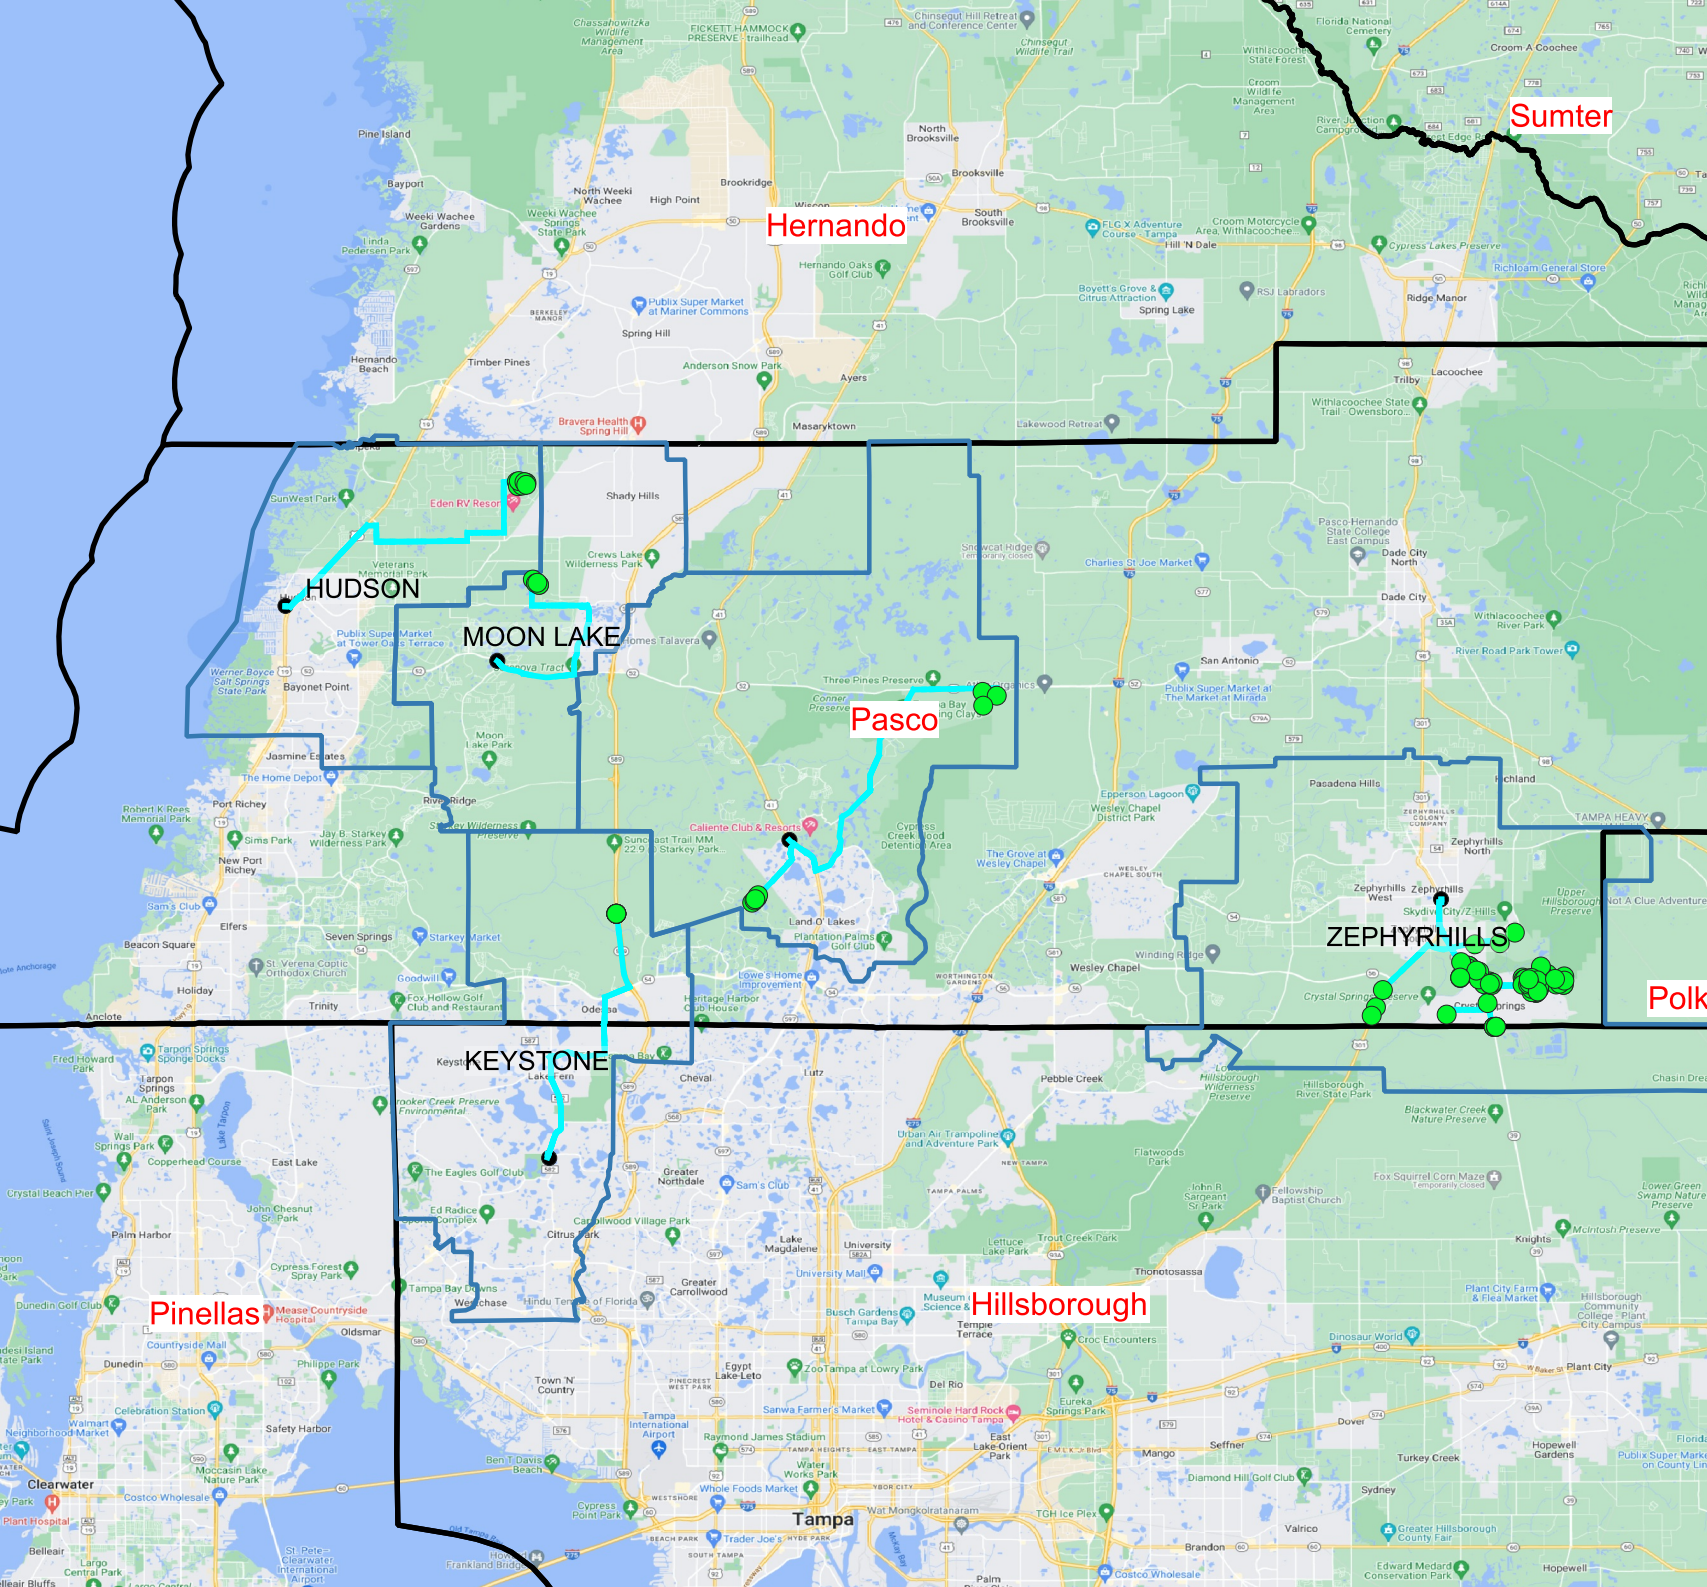

Frontier FTTH Build Pasco County FL

-  ≤10/1 - Extremely Unserved
-  Feeder Fiber
-  Distribution Fiber
-  Wirecenter
-  County