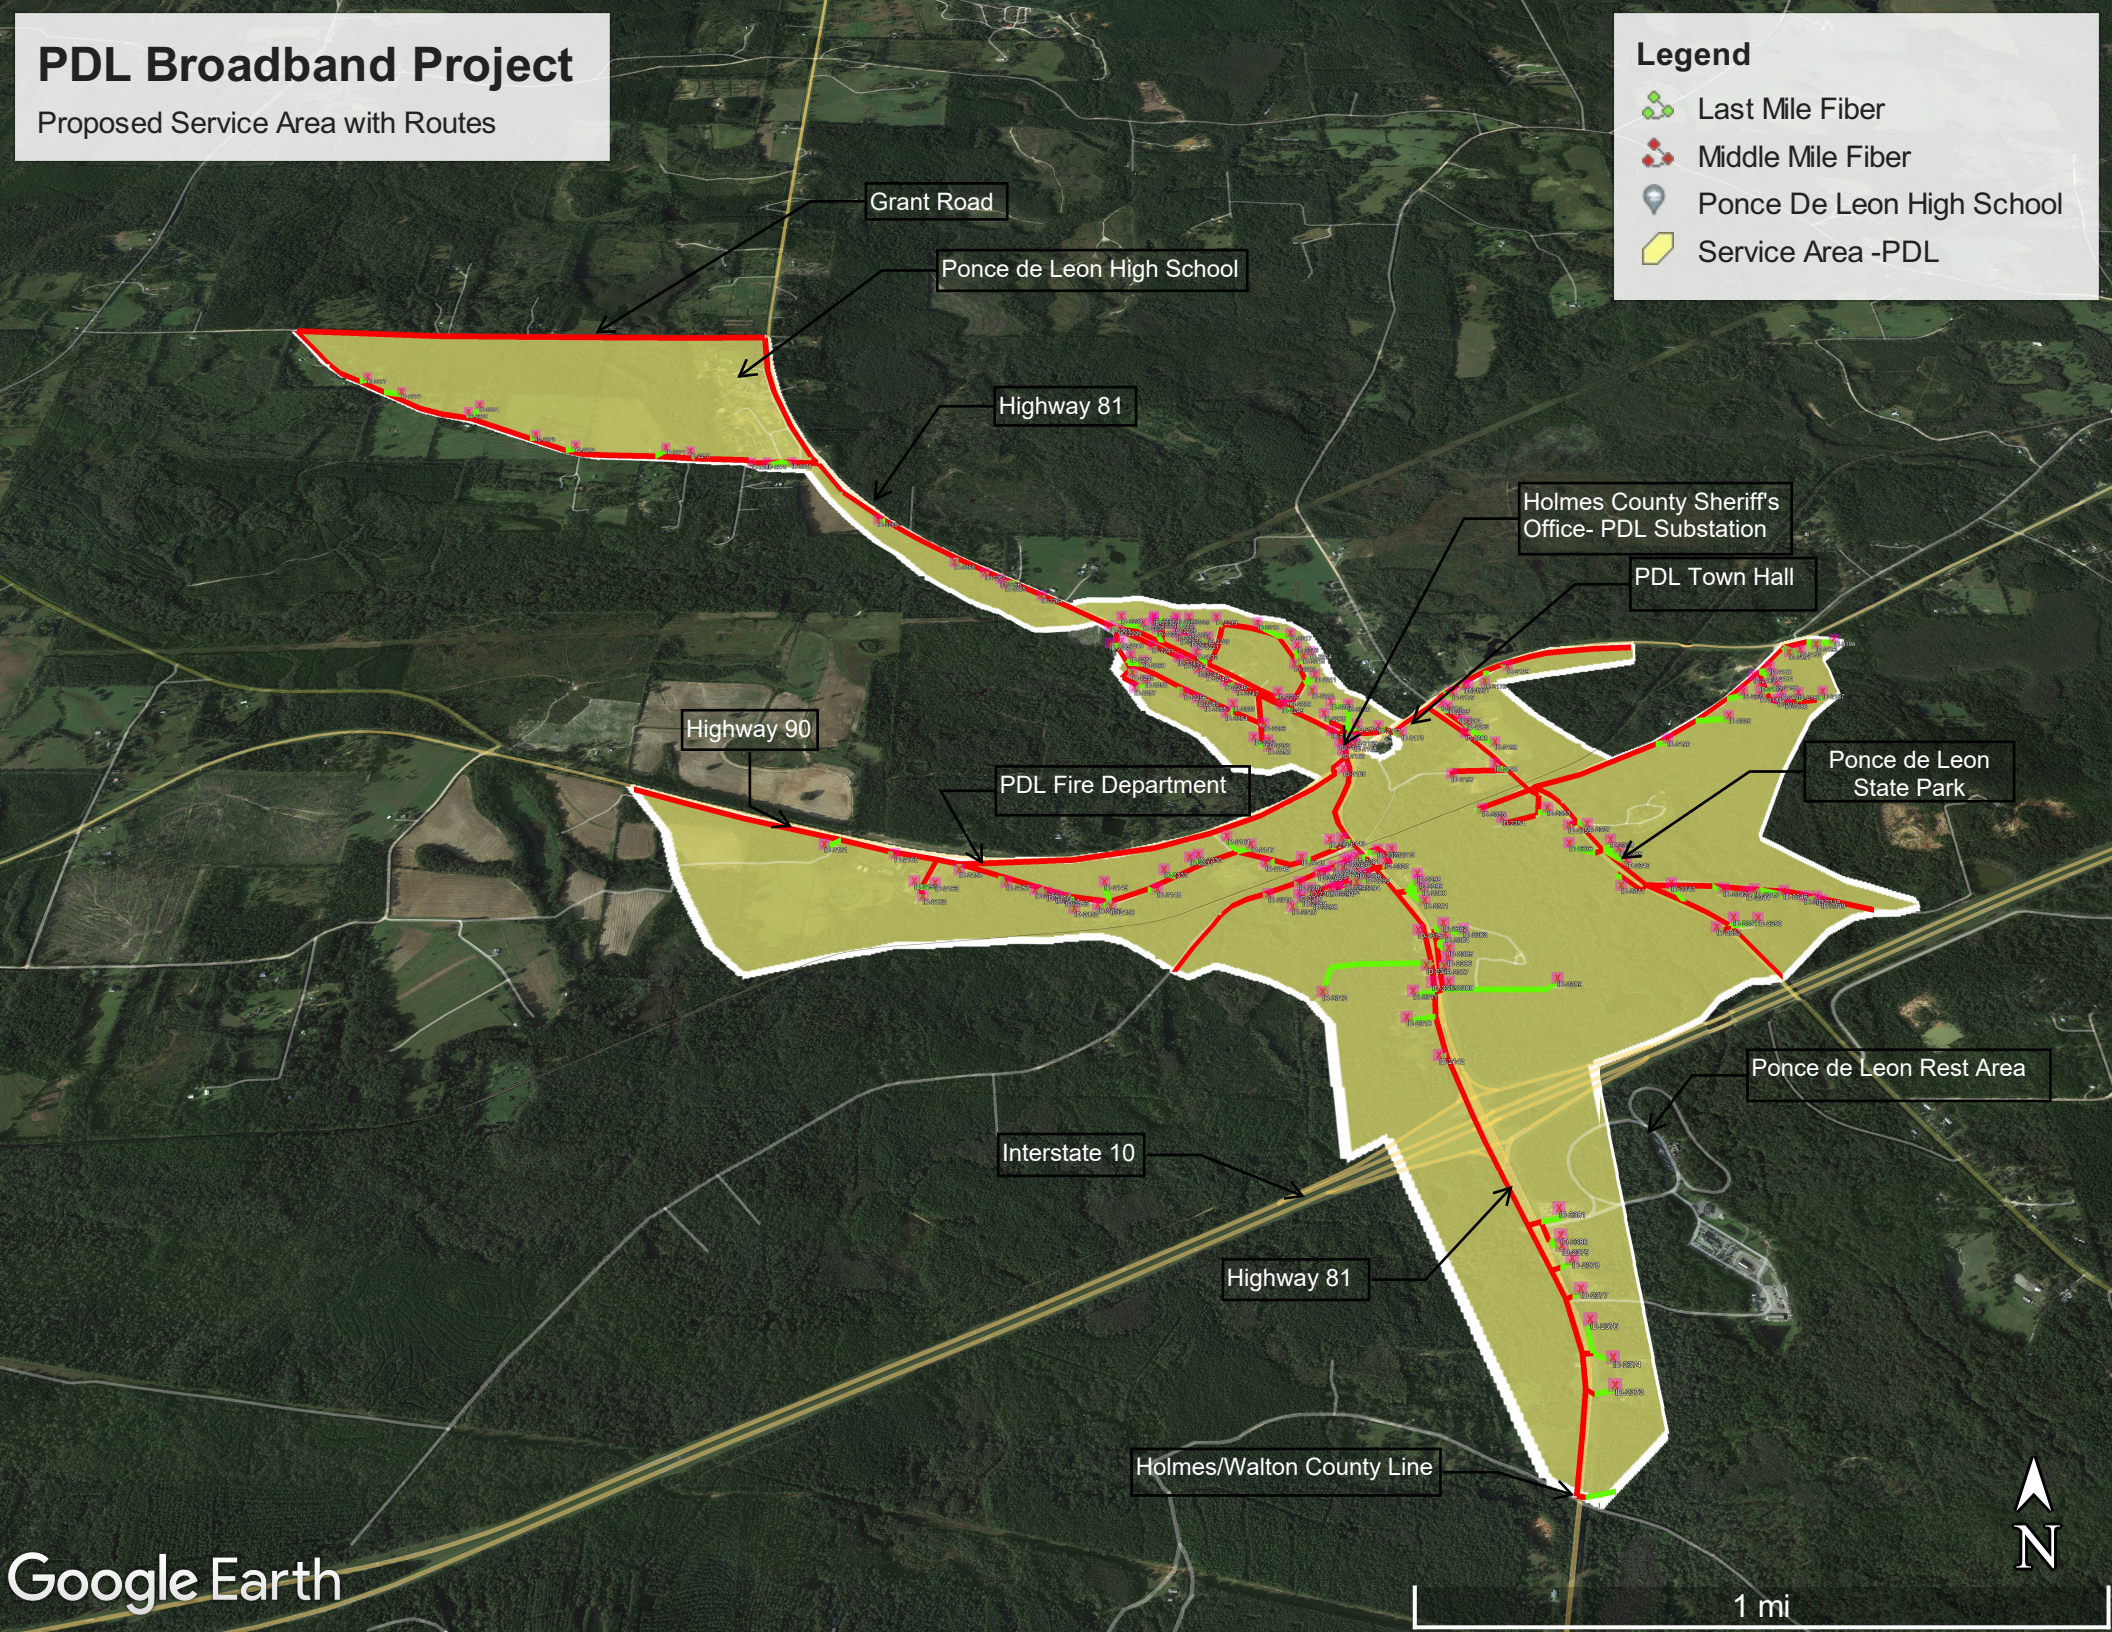

PDL Broadband Project

Proposed Service Area with Routes

Legend

-  Last Mile Fiber
-  Middle Mile Fiber
-  Ponce De Leon High School
-  Service Area -PDL

Grant Road

Ponce de Leon High School

Highway 81

Holmes County Sheriff's Office- PDL Substation

PDL Town Hall

Highway 90

PDL Fire Department

Ponce de Leon State Park

Ponce de Leon Rest Area

Interstate 10

Highway 81

Holmes/Walton County Line