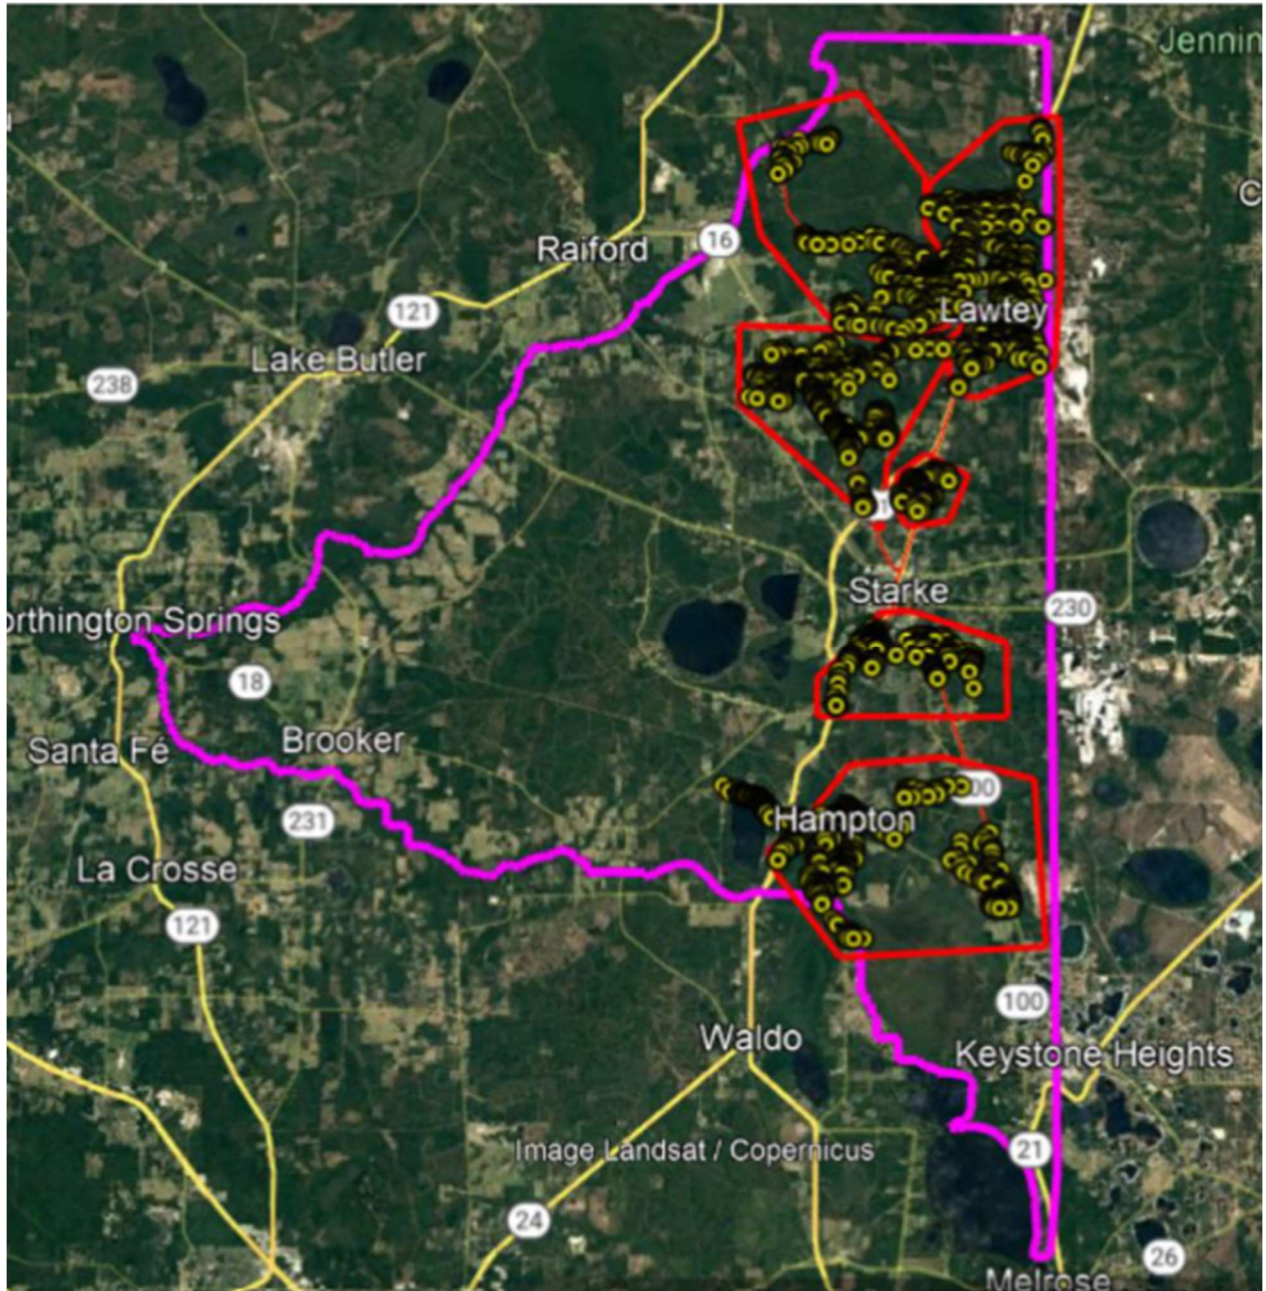

Attachment 3-C

Keys: KMZ Map

-  County Border
-  Comcast Service Areas (>1 Gbps); where applicable
-  Unserved Areas (<25/3 Mbps)
-  Network Connection Routes