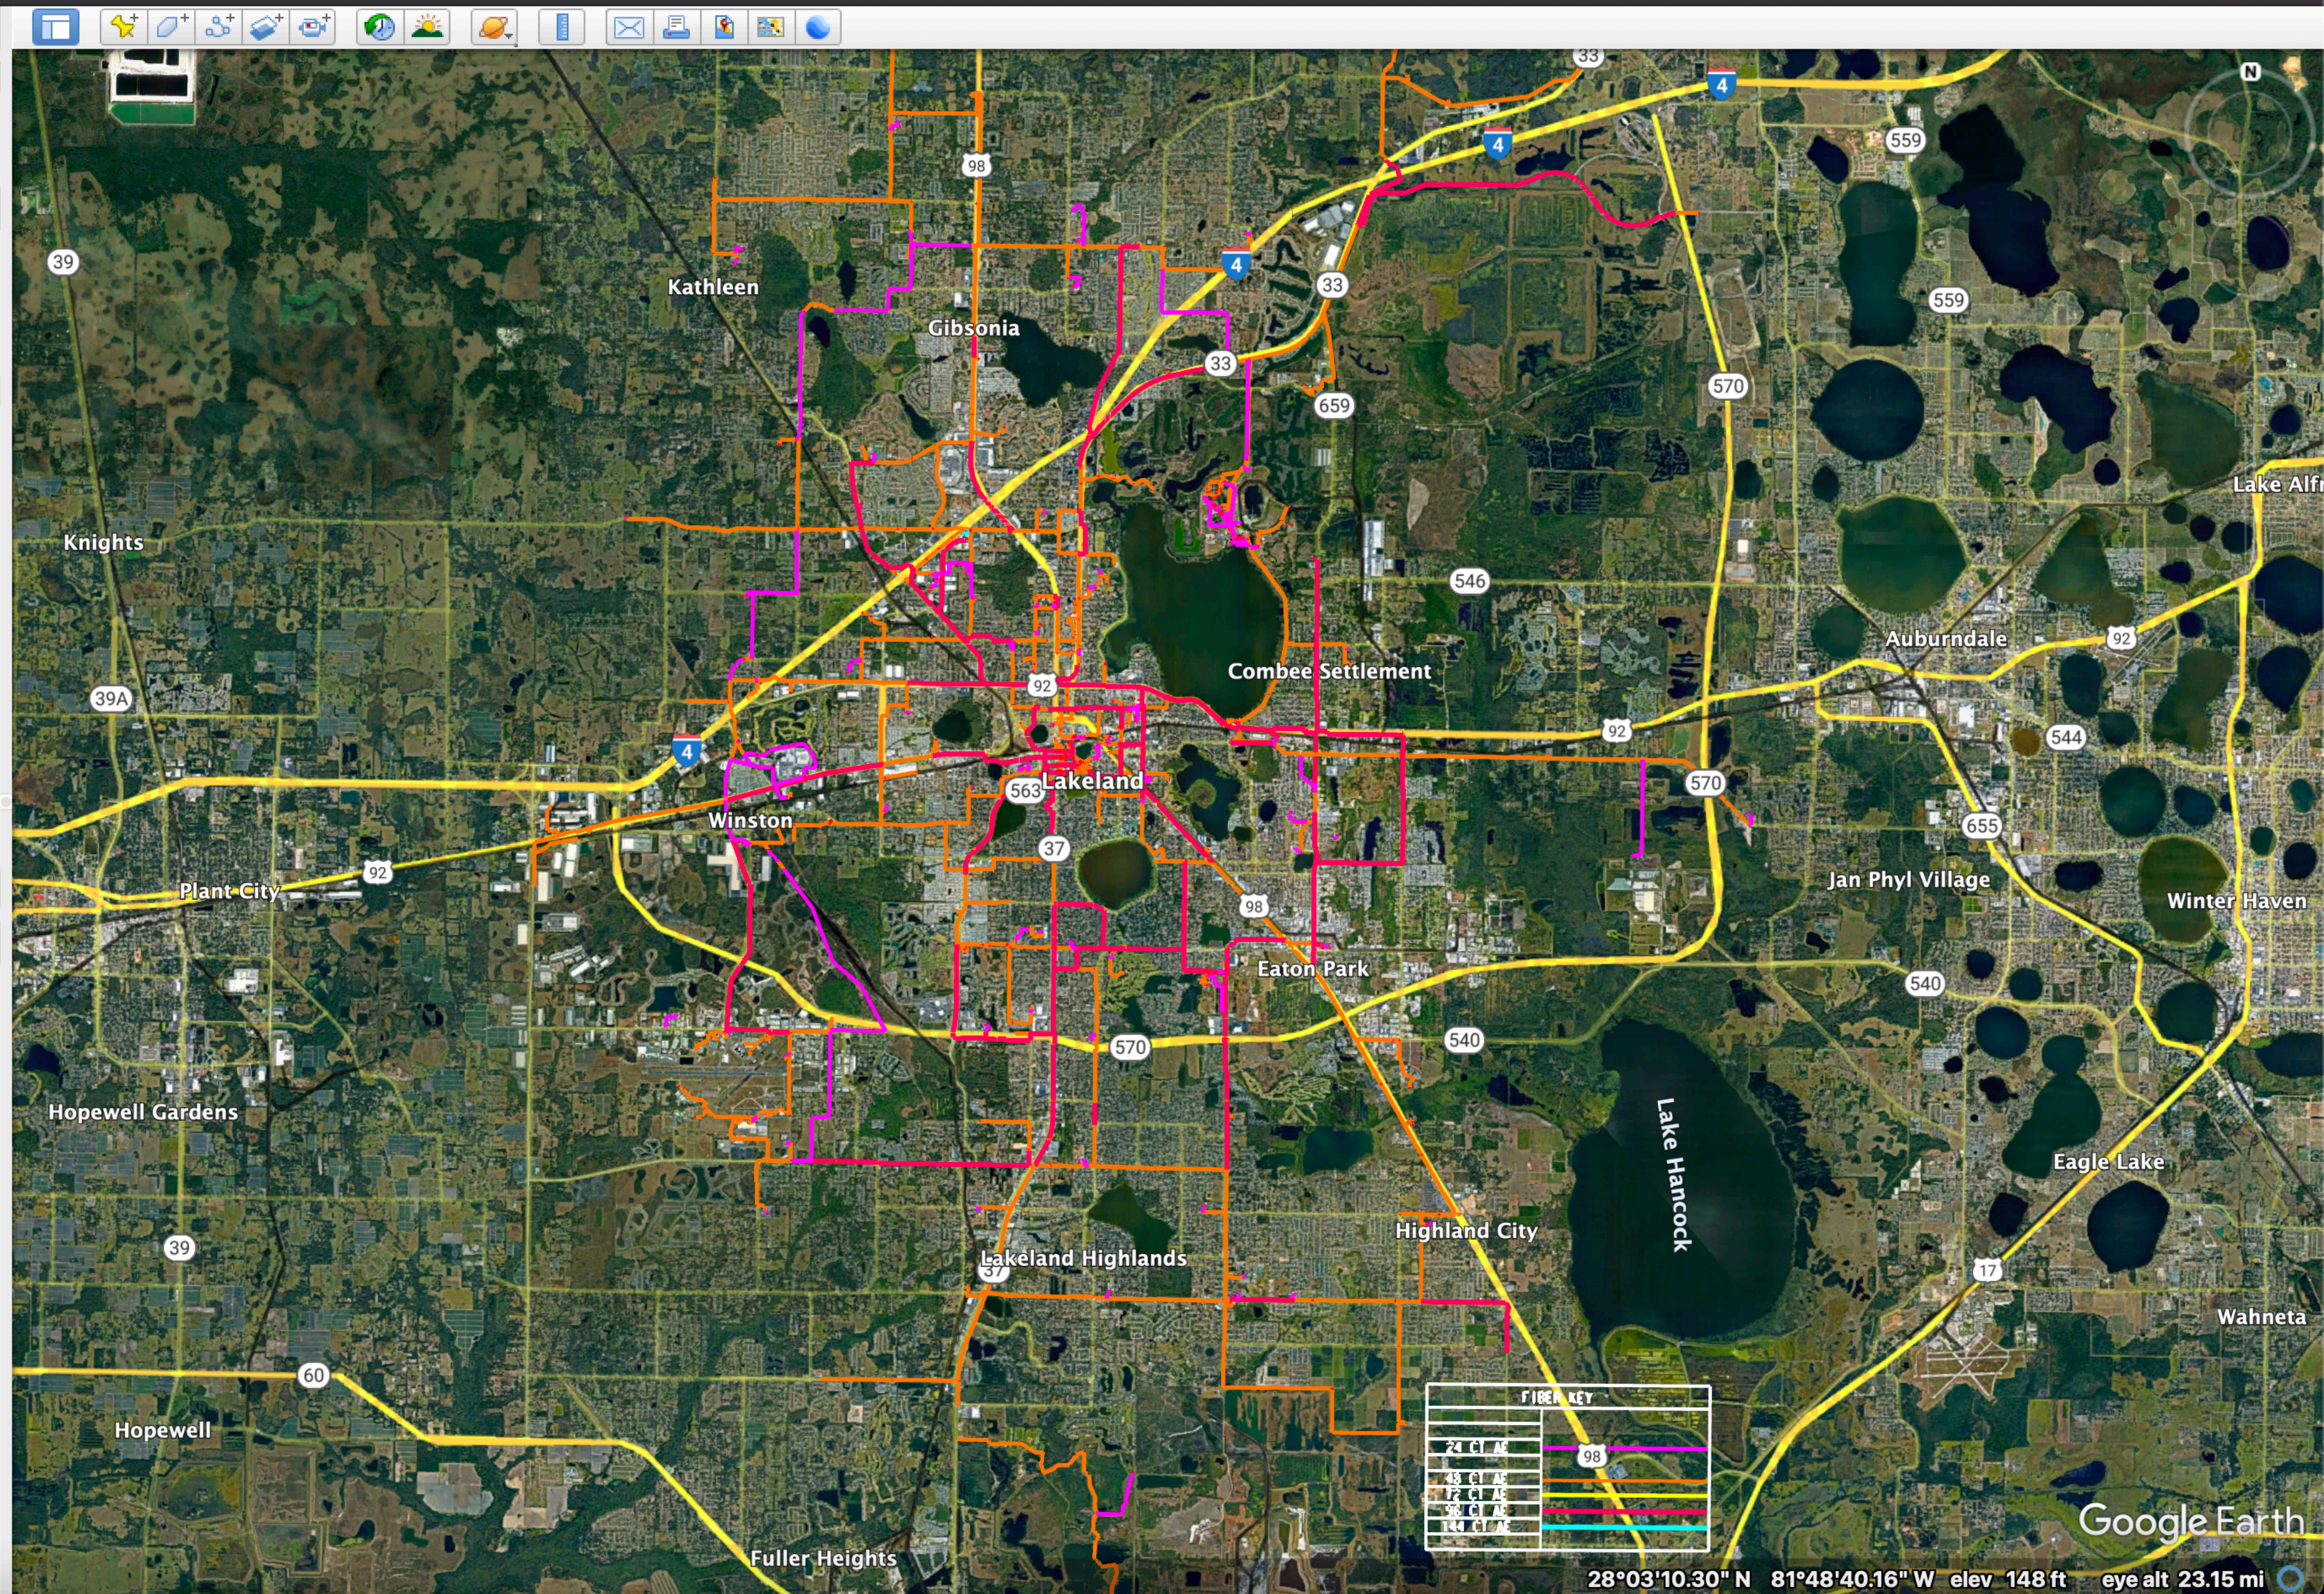

▼ Search

Search

ex: Museums in New York, NY

Get Directions History

▼ Places

- ✓ My Places
 - > ✓ Sightseeing Tour
 - Make sure 3D Buildings layer is checked
- ✓ Temporary Places
- ✓ LAKELAND FIBER & SPLICE LOCATI...
 - > ✓ Levels
 - > ✓ Saved Views

Layers

- Primary Database
 - Announcements
 - > Borders and Labels
 - Places
 - > Photos
 - > Roads
 - > 3D Buildings
 - > Weather
 - > Gallery
 - > More
 - Terrain

FIBER KEY	
24 FT AS	
48 FT AS	
172 FT AS	
568 FT AS	
1440 FT AS	