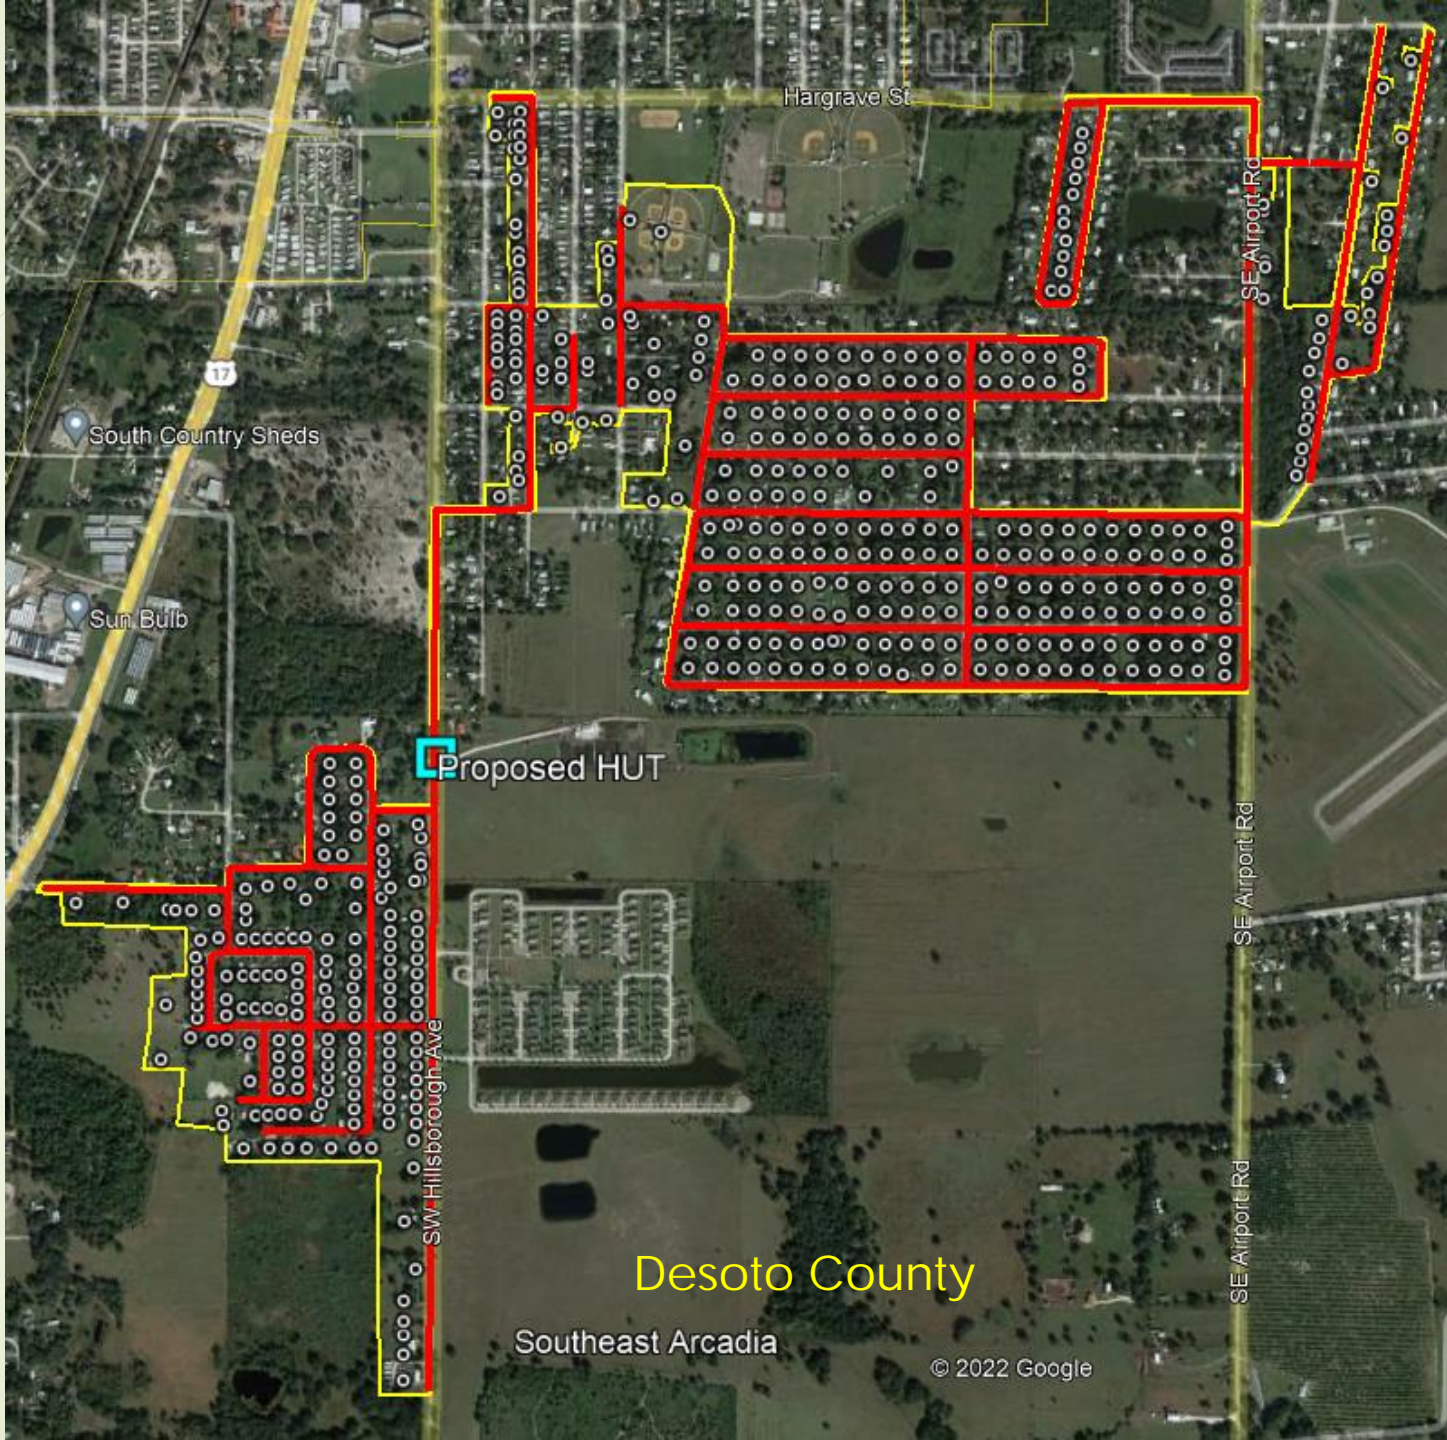

## Route Map

- XGSPON  
10Gbs Symmetrical
- 13 Lateral Miles  
of Fiber

## Map Legend

Yellow - Service  
area boundaries

Red - Last mile  
Fiber Routes

⊙ - New service  
locations