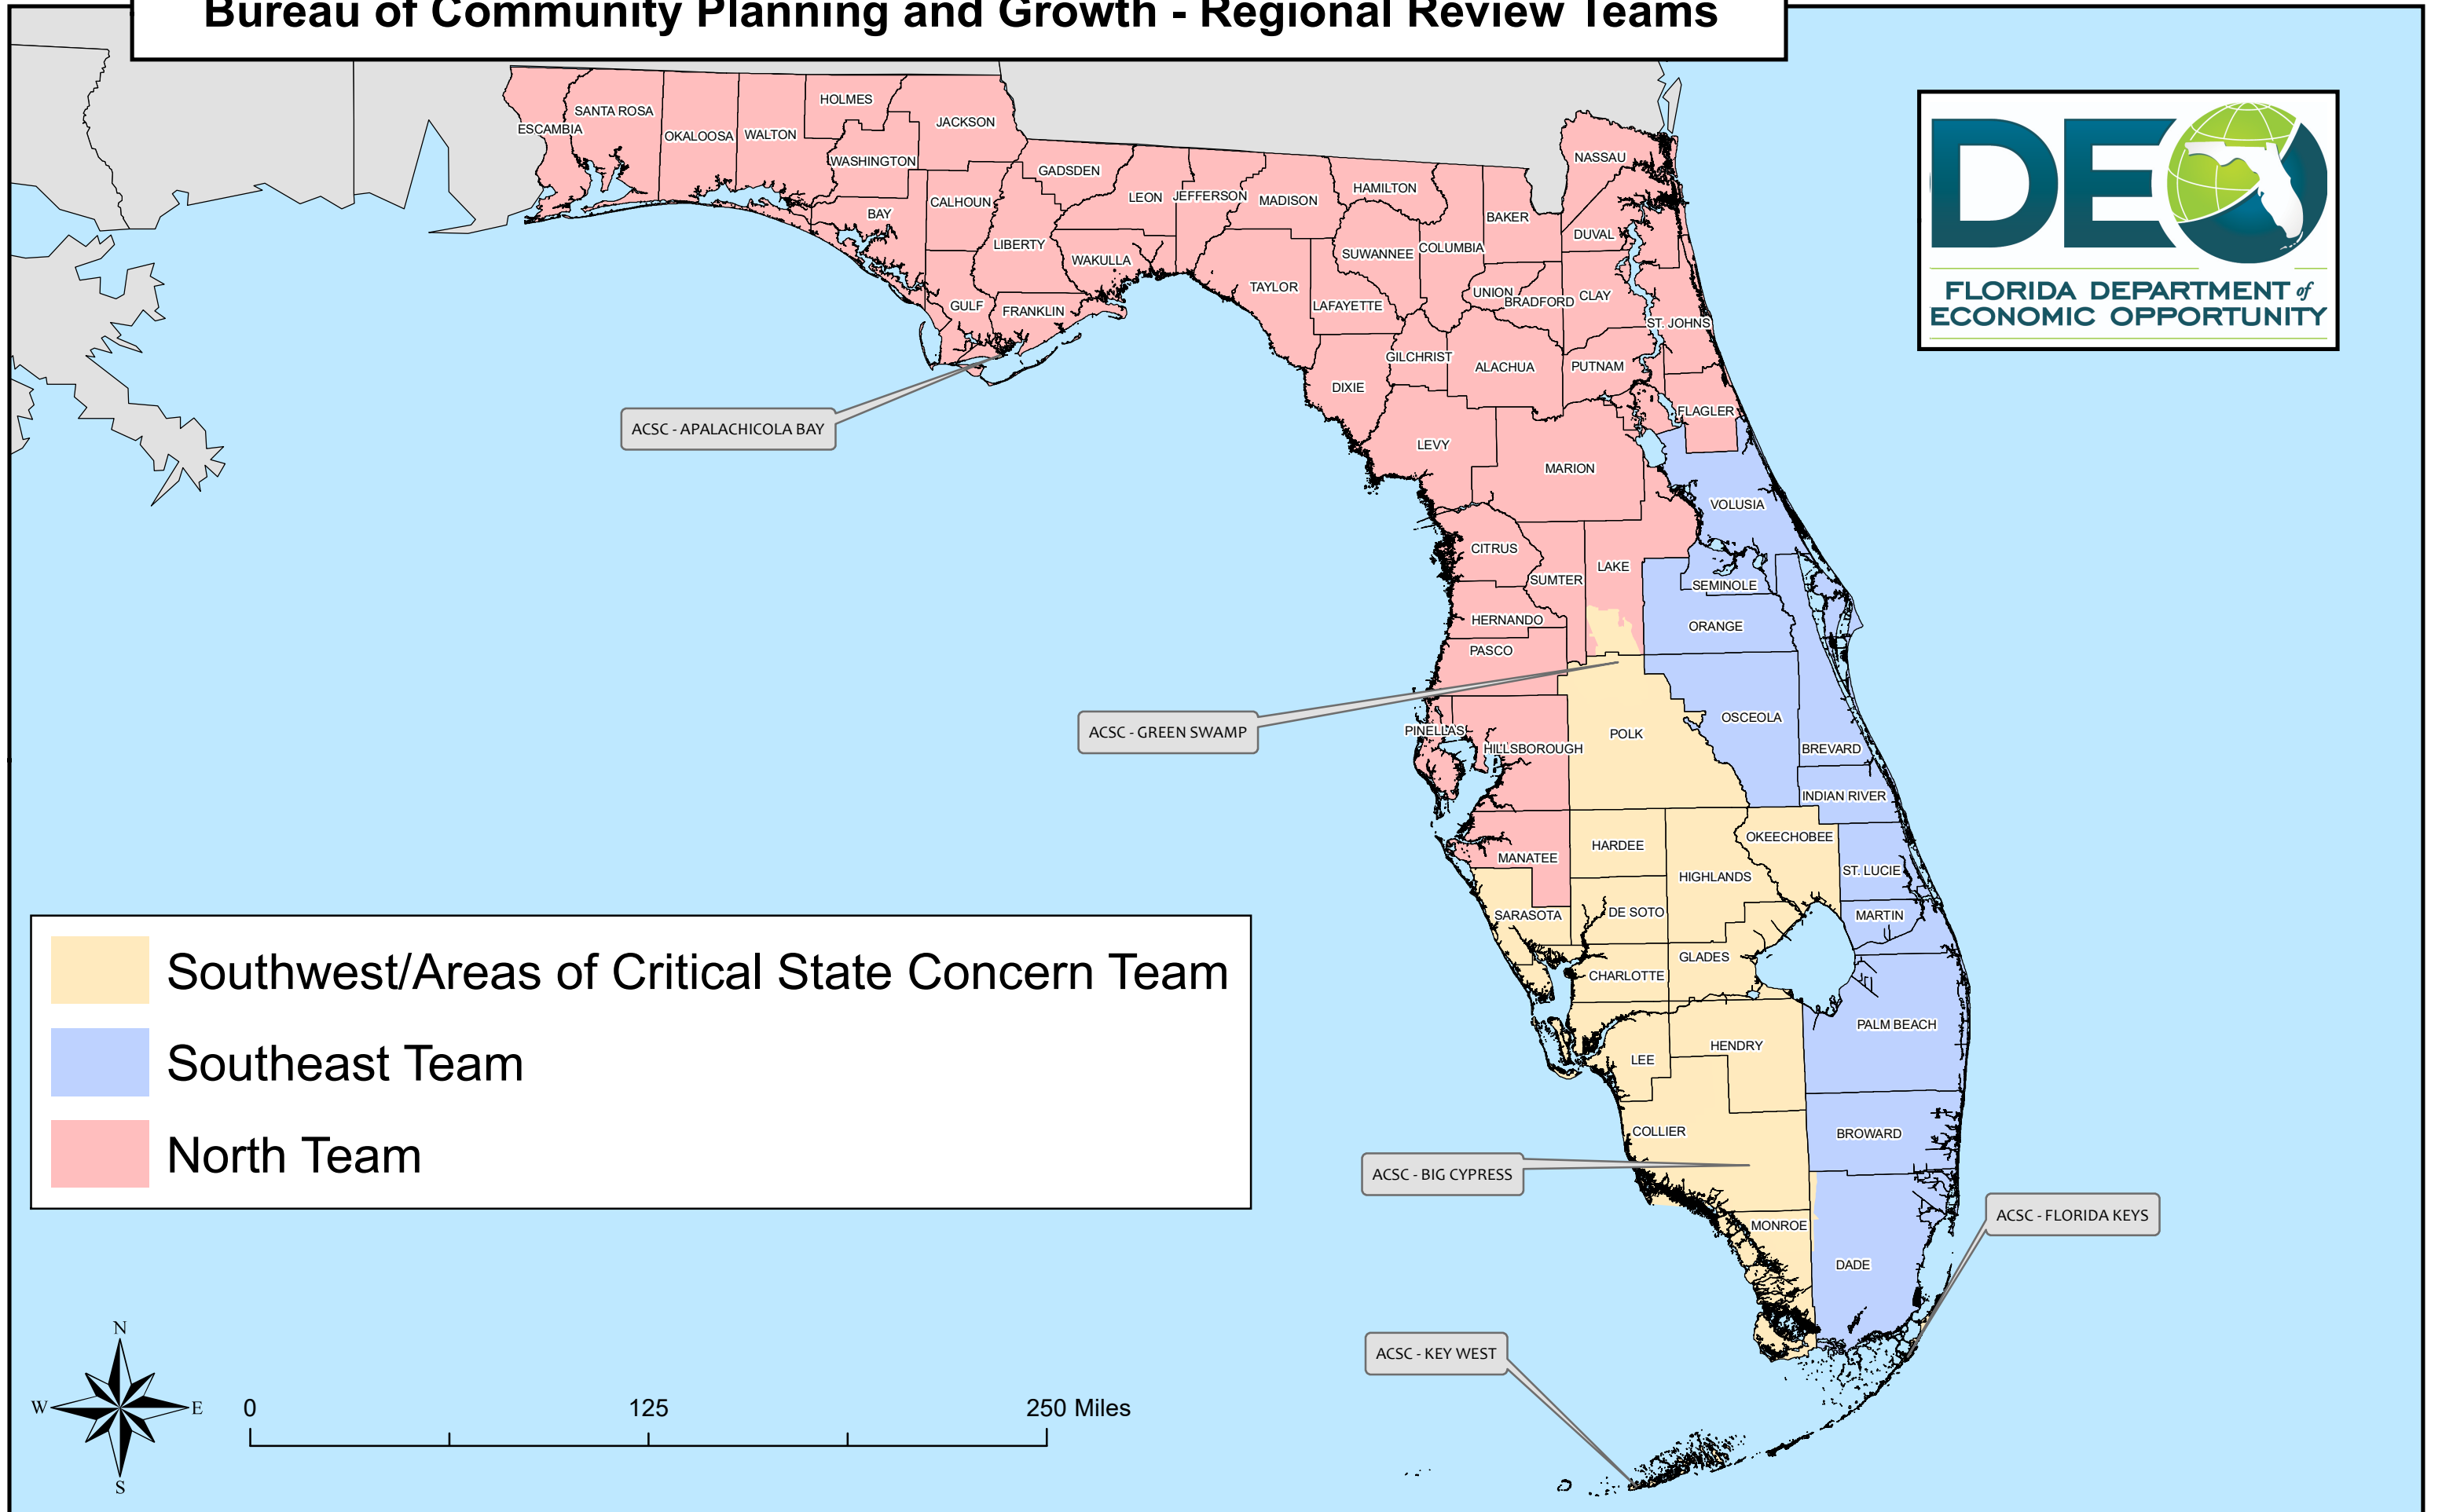

Bureau of Community Planning and Growth - Regional Review Teams

 Southwest/Areas of Critical State Concern Team

 Southeast Team

 North Team